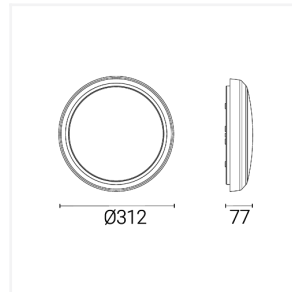

Lighting **excellence**

IP65 Circular Surface

IP65 Circular Surface CCT Chrome

Code: 4L1/3103

Application Bathroom, Commercial

Product Features

- Slim wall/ceiling light with contemporary aesthetic
- Full IP65 ingress protection rating allows a multitude of installation options including bathrooms
- LED Lifespan L70, 60,000 hours
- High performance weather-proof construction with opal diffuser and white trim ring
- CCT Selectable between 3000K and 4000K
- 1300 Lumens

Technical Information

Wattage	13W
Lumens Delivered	1300lm (4000K)
Lm/W	100lm/W
Beam Angle	110
CRI	80
CCT	3000/4000K
Input	220/240V
Operating Temp	-10°C - 40°C
SDCM	6
Product Weight without Packaging	0.81 kg

Technical Information

Light Source	LED
Colour / Finish	Chrome
IP Rating	IP65
Class Protection	1
Internal / External	Internal / External
Mounting Option	Ceiling, Wall
Lumen Depreciation	L70 60,000h
Warranty (Years)	4
CE Mark	Yes
Diameter	312 mm
Height	77 mm