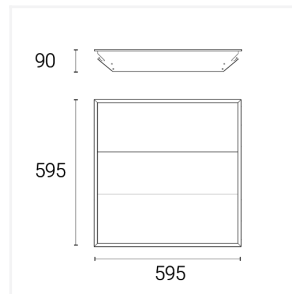

Backlit Panel 1200x600

Backlit Panel 1200x600 Cool White

Code: 4L1/4010

Application Commercial

Product Features

- Slimline design allows for installation into shallow ceiling voids
- Suitable for education, commercial and ancillary area applications
- LED lifespan to L80 of 54,000 hours.
- UGR<19 (unified glare rating) compliant luminaire assisting to eliminate glare for visual comfort
- TPa as standard
- Also available as a multipack.

Technical Information

Wattage	47W
Lumens Delivered	5500lm
Lm/W	120lm/W
Beam Angle	80
CRI	80
CCT	4000K
Input	220/240V
Operating Temp	-10°C - 40°C
SDCM	3
UGR	17
Cut-Out Size	585x1185mm
Product Weight without Packaging	3.94 kg

Technical Information

Light Source	LED
Colour / Finish	White
IP Rating	IP44
Class Protection	2
Internal / External	Internal
Mounting Option	Ceiling, Recessed, Suspended
Lumen Depreciation	L80 54,000h
Warranty (Years)	5
CE Mark	Yes
Height	35 mm