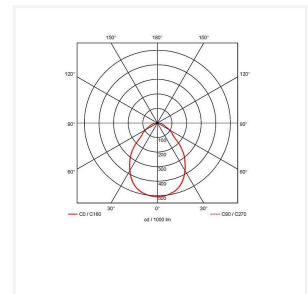

Backlit Panel 1200x600

Backlit Panel 1200x600 Cool White

Code: 4L1/4010

Application Commercial

Product Features

- Slimline design allows for installation into shallow ceiling voids
- Suitable for education, commercial and ancillary area applications
- LED lifespan to L80 of 54,000 hours.
- UGR<19 (unified glare rating) compliant luminaire assisting to eliminate glare for visual comfort
- TPa as standard
- Also available as a multipack.

Technical Information

Wattage	47W
Lumens Delivered	5500lm
Lm/W	120lm/W
Beam Angle	80
CRI	80
CCT	4000K
Input	220/240V
Operating Temp	-10°C - 40°C
SDCM	3
UGR	17
Cut-Out Size	585x1185mm
Product Weight without Packaging	3.94 kg

Technical Information

Light Source	LED
Colour / Finish	White
IP Rating	IP44
Class Protection	2
Internal / External	Internal
Mounting Option	Ceiling, Recessed, Suspended
Lumen Depreciation	L80 54,000h
Warranty (Years)	5
CE Mark	Yes
Height	35 mm