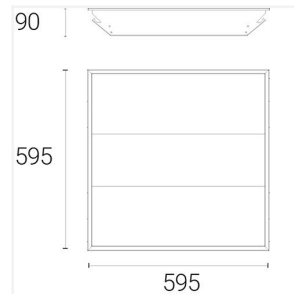

Backlit Panel 600x600 CCT

Backlit Panel 600x600 CCT

Code: 4L1/4011

Application Commercial

Product Features

- Slimline design allows for installation into shallow ceiling voids
- Selectable colour temperature of 3000,4000 and 6500K warm white to daylight
- Also available as a multipack.
- Suitable for education, commercial and ancillary area applications
- TPa as standard

Technical Information

Wattage	30W
Lumens Delivered	3600lm (4000K)
Lm/W	120lm/w
Beam Angle	110
CRI	80
CCT	3000/4000/6500K
Input	220/240V
Operating Temp	-20°C - 40°C
SDCM	6
UGR	21
Cut-Out Size	585x585mm
Product Weight without Packaging	1.364 kg

Technical Information

Light Source	LED
Colour / Finish	White
IP Rating	IP44
Class Protection	2
Internal / External	Internal
Mounting Option	Ceiling, Recessed, Suspended
Lumen Depreciation	L80 60,000h
Warranty (Years)	5
CE Mark	Yes
Height	32 mm