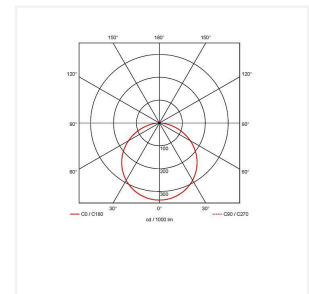

Backlit Panel 600x600 CCT

Backlit Panel 600x600 CCT

Code: 4L1/4011

Application Commercial

Product Features

- Slimline design allows for installation into shallow ceiling voids
- Selectable colour temperature of 3000,4000 and 6500K warm white to daylight
- Also available as a multipack.
- Suitable for education, commercial and ancillary area applications
- TPa as standard

Technical Information

Wattage	30W
Lumens Delivered	3600lm (4000K)
Lm/W	120lm/w
Beam Angle	110
CRI	80
CCT	3000/4000/6500K
Input	220/240V
Operating Temp	-20°C - 40°C
SDCM	6
UGR	21
Cut-Out Size	585x585mm
Product Weight without Packaging	1.364 kg

Technical Information

Light Source	LED
Colour / Finish	White
IP Rating	IP44
Class Protection	2
Internal / External	Internal
Mounting Option	Ceiling, Recessed, Suspended
Lumen Depreciation	L80 60,000h
Warranty (Years)	5
CE Mark	Yes
Height	32 mm