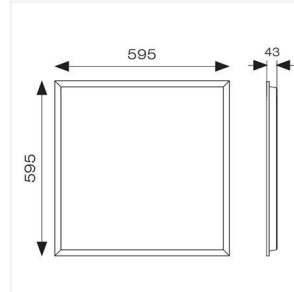

Backlit Panel 600x600 Multi

Backlit Panel 600x600 Multi Wattage Cool White

Code: 4L1/4012

Application Commercial

Product Features

- Slimline design allows for installation into shallow ceiling voids
- Suitable for education, commercial and ancillary area applications
- L80 54,000 hours.
- UGR<19 (unified glare rating) compliant luminaire assisting to eliminate glare for visual comfort
- TPa as standard
- Also available as a multipack.

Technical Information

Wattage	12W - 18W
Lumens Delivered	2100lm - 3100lm
Lm/W	180lm/W
Beam Angle	80
CRI	80
CCT	4000K
Input	220/240V
Operating Temp	-20°C - 40°C
SDCM	5
UGR	18
Cut-Out Size	585x585mm
Product Weight without Packaging	2.59 kg

Technical Information

Light Source	LED
Colour / Finish	White
IP Rating	IP44
Class Protection	2
Internal / External	Internal
Mounting Option	Ceiling, Recessed, Suspended
Lumen Depreciation	L90 52,000h
Warranty (Years)	6
CE Mark	Yes
Height	43 mm