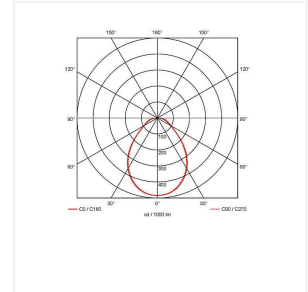

Backlit Panel 600x600 Multi

Backlit Panel 600x600 Multi Wattage Cool White

Code: 4L1/4012

Application Commercial

Product Features

- Slimline design allows for installation into shallow ceiling voids
- Suitable for education, commercial and ancillary area applications
- L80 54,000 hours.
- UGR<19 (unified glare rating) compliant luminaire assisting to eliminate glare for visual comfort
- TPa as standard
- Also available as a multipack.

Technical Information

Wattage	12W - 18W
Lumens Delivered	2100lm - 3100lm
Lm/W	180lm/W
Beam Angle	80
CRI	80
CCT	4000K
Input	220/240V
Operating Temp	-20°C - 40°C
SDCM	5
UGR	18
Cut-Out Size	585x585mm
Product Weight without Packaging	2.59 kg

Technical Information

Light Source	LED
Colour / Finish	White
IP Rating	IP44
Class Protection	2
Internal / External	Internal
Mounting Option	Ceiling, Recessed, Suspended
Lumen Depreciation	L90 52,000h
Warranty (Years)	6
CE Mark	Yes
Height	43 mm