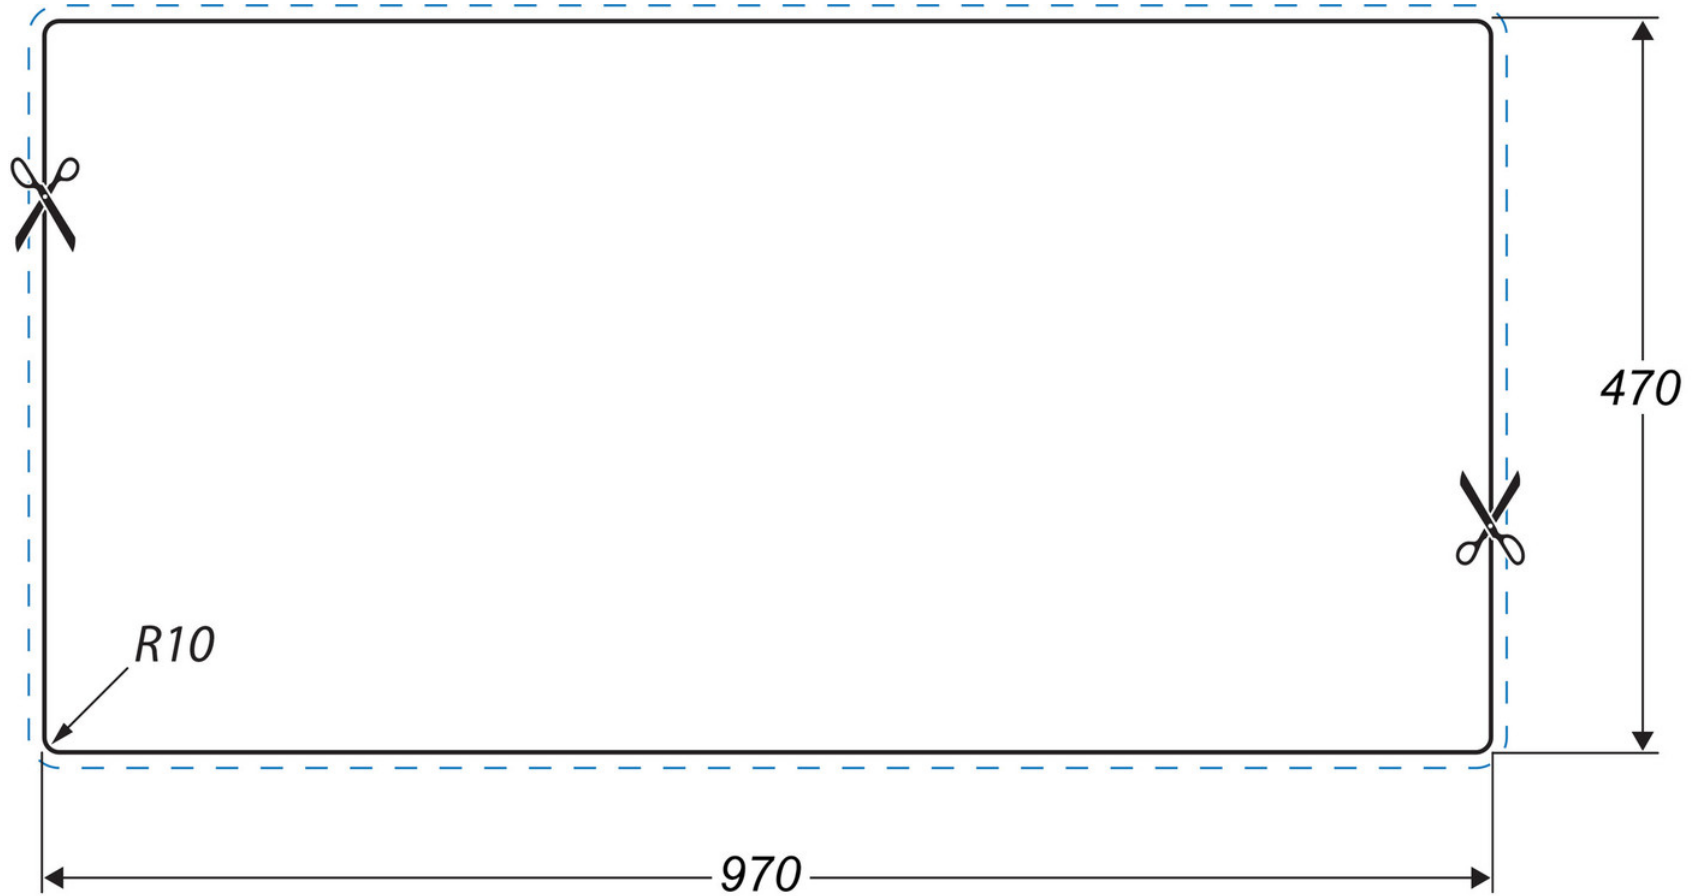

- Reversible drainer
- Waste kit included
- 10 year warranty

RANGEMASTER

SINKS & TAPS

Material	Fire clay Ceramic
Material Gauge	-
Material Finish Bowl	-
Material Finish Drainer	-
Drainer Position	Reversible
Overall Length (mm)	1000
Overall Width (mm)	500
Main Bowl Length (mm)	449
Main Bowl Width (mm)	415
Main Bowl Depth (mm)	190
Second Bowl Length (mm)	-
Second Bowl Width (mm)	-
Second Bowl Depth (mm)	-
Tap hole Size (mm)	-
Waste Size (mm)	1 x 89
Waste Kit	Included with sink (1 x 89mm BSW & overflow kit)
Min. Base Unit (mm)	600
Cutout Size Length (mm)	970
Cutout Size Width (mm)	470
Warranty Sinks (years)	10
Product Code	CAU10101WH/
Barcode	5015834050461

AUSTELL FIRE CLAY CERAMIC INSET SINK

CAU10101WH/

Technical Drawing

NB: Due to manufacturing processes this sink may have a +/- 3mm tolerance on the measurements.

Date of download: June 26, 2024

AGA Rangemaster continuously seeks improvements in specification, design and production of products and thus, alterations take place periodically. Whilst every effort is made to produce up-to date resources, the information included here is intended as a guide. Always refer to the product's installation instructions when fitting, installation work should be completed a professional tradesman.

AUSTELL FIRE CLAY CERAMIC INSET SINK

CAU10101WH/

Cut Out Template

Dimensions in mm. Not to scale.

Date of download: June 26, 2024

AGA Rangemaster continuously seeks improvements in specification, design and production of products and thus, alterations take place periodically. Whilst every effort is made to produce up-to date resources, the information included here is intended as a guide. Always refer to the product's installation instructions when fitting, installation work should be completed a professional tradesman.