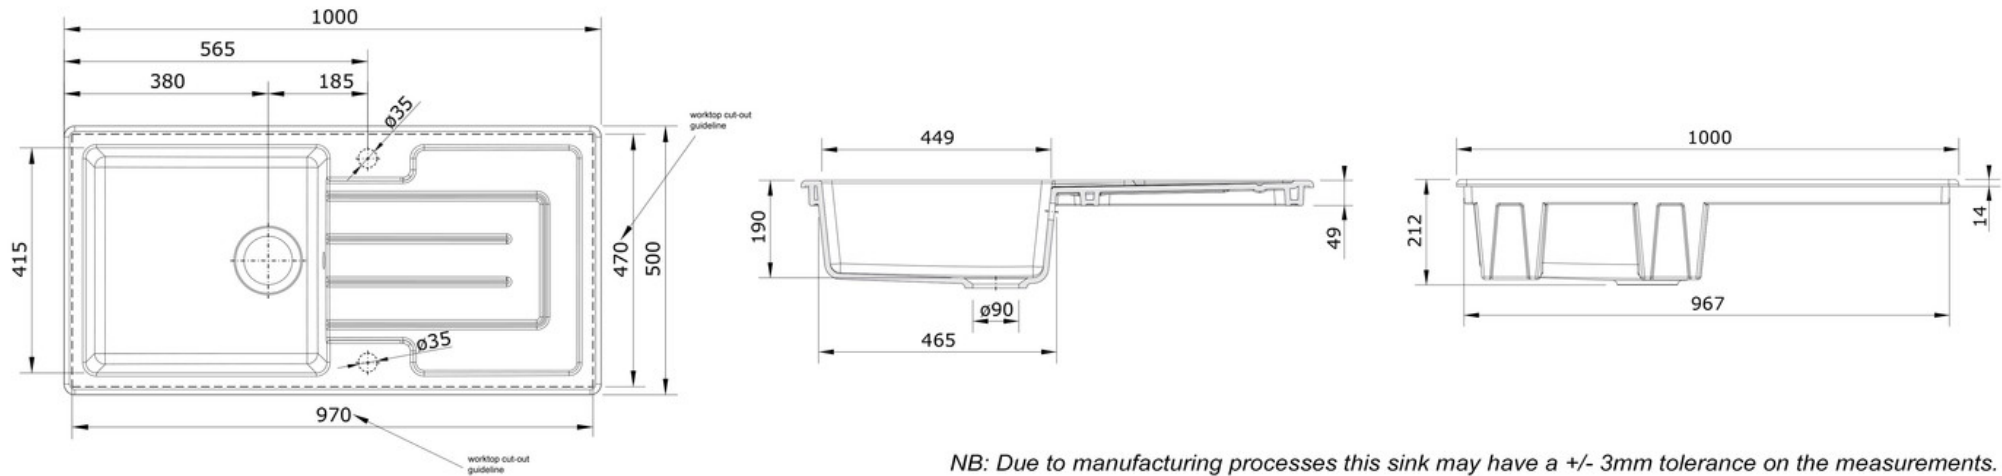

AUSTELL FIRE CLAY CERAMIC INSET SINK

CAU10101WH/

Technical Drawing

NB: Due to manufacturing processes this sink may have a +/- 3mm tolerance on the measurements.

Date of download: June 26, 2024

AGA Rangemaster continuously seeks improvements in specification, design and production of products and thus, alterations take place periodically. Whilst every effort is made to produce up-to date resources, the information included here is intended as a guide. Always refer to the product's installation instructions when fitting, installation work should be completed a professional tradesman.

AUSTELL FIRE CLAY CERAMIC INSET SINK

CAU10101WH/