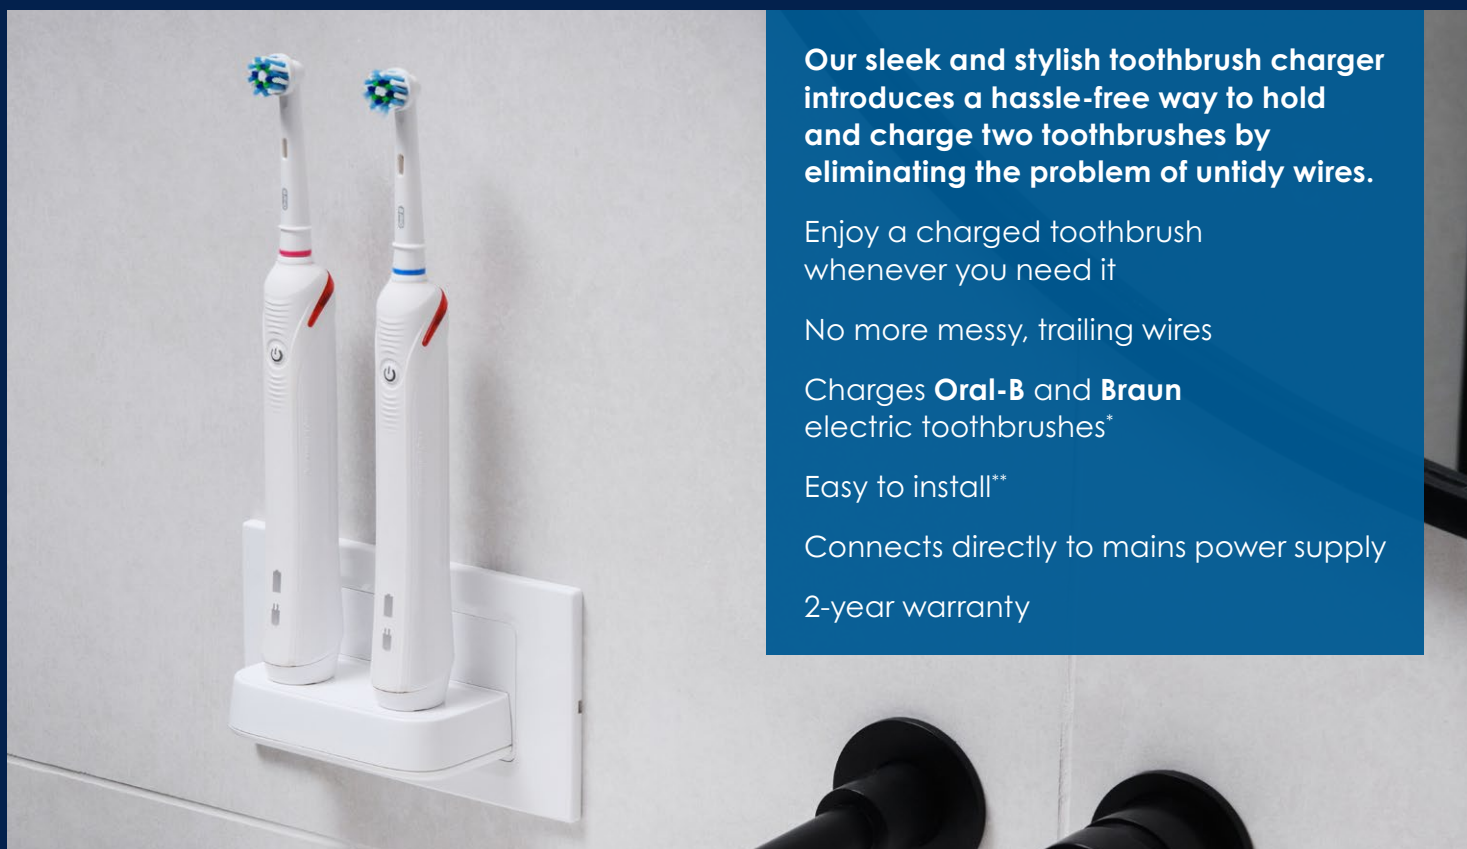

IN-WALL ELECTRIC TOOTHBRUSH DUAL CHARGER

PV11P

Our sleek and stylish toothbrush charger introduces a hassle-free way to hold and charge two toothbrushes by eliminating the problem of untidy wires.

Enjoy a charged toothbrush whenever you need it

No more messy, trailing wires

Charges **Oral-B** and **Braun** electric toothbrushes*

Easy to install**

Connects directly to mains power supply

2-year warranty

Specification

Power

Rated Input	220-240V - 50Hz
Rated Output	3W
Charger Output (Standby)	1.3 - 1.5W
Charger Output 1 Toothbrush	1.6 - 1.9W
Charger Output 2 Toothbrushes	2.1 - 2.4W
Fuse	0.5A