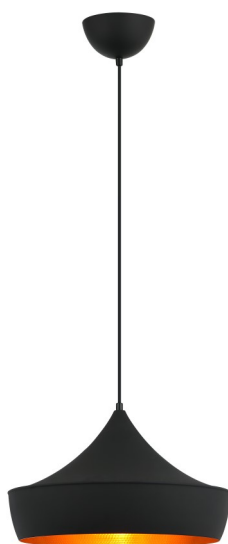

Technical Information	
Finish	Black with Black Flex
Power Supply	240V
Cable Length	1m (Adjustable)
IP Rating	IP44

Part Numbers	Description
302580	Dawson Black E27 Pendant (Excludes Lamp)