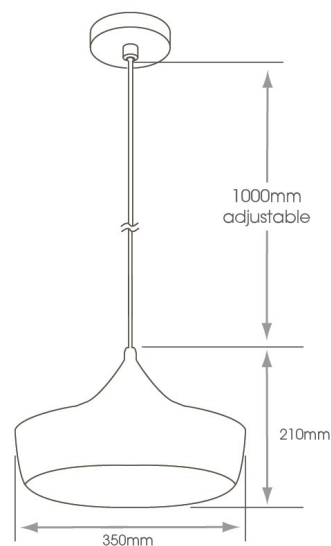

Technical Information	
Finish	Black with Black Flex
Power Supply	240V
Cable Length	1m (Adjustable)
IP Rating	IP44

Part Numbers	Description
302580	Dawson Black E27 Pendant (Excludes Lamp)