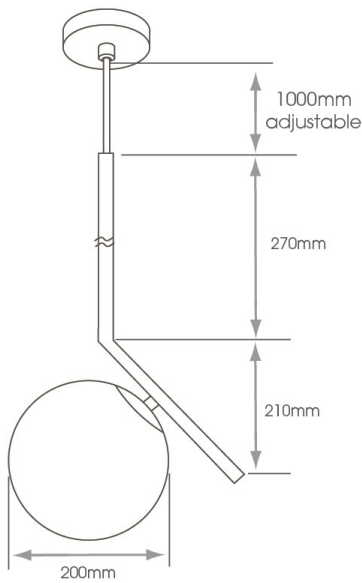

Technical Information	
Finish	Black with Black Flex
Power Supply	240V
Cable Length	1m (Adjustable)
IP Rating	IP20

Part Numbers	Description
302582	Markham Black E27 Pendant (Excludes Lamp)
302581	Markham Gold E27 Pendant (Excludes Lamp)