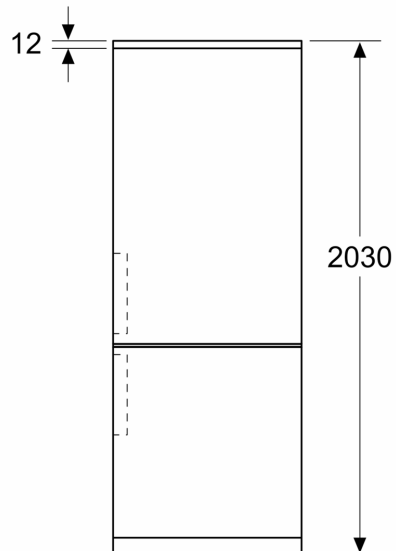

**Series 4, Free-standing fridge-freezer
with freezer at bottom, 203 x 60 cm,
Stainless steel look
KGN392LAF**

- **VitaFresh XXL Pro near 0°C:** climate-controlled compartments lock in freshness and nutrients for longer.
- **An audible alarm system signals the door is open**
- **Glossy Backwall with Multi Airflow:** evenly circulates cool, fresh air to maintain consistent temperatures.
- **Perfect Fit:** place your fridge right next to walls or other appliances to save space.
- **LED lighting:** all your items in perfect view.

Technical Data

Energy Efficiency Class:	A
Average annual energy consumption in kilowatt hour per year (kWh/a):	104 kWh/annum
Sum of volume of frozen compartments:	103 l
Sum of volume of chill compartments:	260 l
Airborne acoustical noise emissions :	29 dB(A) re 1 pW
Airborne acoustical noise emission class:	A
Built-in / Free-standing:	Freestanding
Door panel options:	Not possible
Height:	2030 mm
Width of the appliance:	600 mm
Depth:	665 mm
Net weight:	94.7 kg
Fuse protection:	10 A
Door hinge:	Right reversible
Voltage:	220-240 V
Frequency:	50 Hz
Length electrical supply cord:	210.0 cm
Number of compressors:	1
Number of independent cooling systems:	2
Interior ventilator:	No
Reversible Door Hinge:	Yes
Number of Adjustable Shelves in fridge compartment:	3
Shelves for Bottles:	Yes
Frost free system:	Fridge and freezer
Installation typology:	Free-standing

**Series 4, Free-standing fridge-freezer
with freezer at bottom, 203 x 60 cm,
Stainless steel look
KGN392LAF**

Measurements in mm

Measurements in mm

Measurements in mm