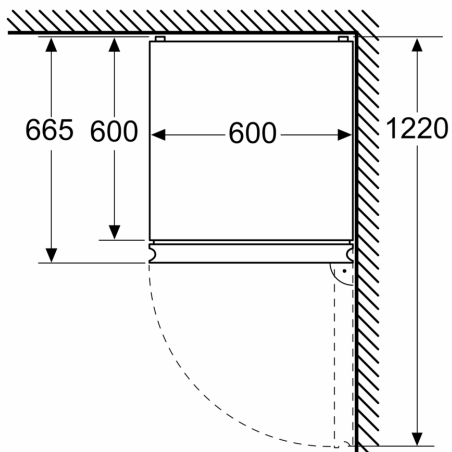

**Series 4, Free-standing fridge-freezer
with freezer at bottom, 203 x 60 cm,
Stainless steel look
KGN392LAF**

- **VitaFresh XXL Pro near 0°C:** climate-controlled compartments lock in freshness and nutrients for longer.
- **An audible alarm system signals the door is open**
- **Glossy Backwall with Multi Airflow:** evenly circulates cool, fresh air to maintain consistent temperatures.
- **Perfect Fit:** place your fridge right next to walls or other appliances to save space.
- **LED lighting:** all your items in perfect view.

Technical Data

Energy Efficiency Class:	A
Average annual energy consumption in kilowatt hour per year (kWh/a):	104 kWh/annum
Sum of volume of frozen compartments:	103 l
Sum of volume of chill compartments:	260 l
Airborne acoustical noise emissions :	29 dB(A) re 1 pW
Airborne acoustical noise emission class:	A
Built-in / Free-standing:	Freestanding
Door panel options:	Not possible
Height:	2030 mm
Width of the appliance:	600 mm
Depth:	665 mm
Net weight:	94.7 kg
Fuse protection:	10 A
Door hinge:	Right reversible
Voltage:	220-240 V
Frequency:	50 Hz
Length electrical supply cord:	210.0 cm
Number of compressors:	1
Number of independent cooling systems:	2
Interior ventilator:	No
Reversible Door Hinge:	Yes
Number of Adjustable Shelves in fridge compartment:	3
Shelves for Bottles:	Yes
Frost free system:	Fridge and freezer
Installation typology:	Free-standing

**Series 4, Free-standing fridge-freezer
with freezer at bottom, 203 x 60 cm,
Stainless steel look
KGN392LAF**

Measurements in mm

Measurements in mm

Measurements in mm