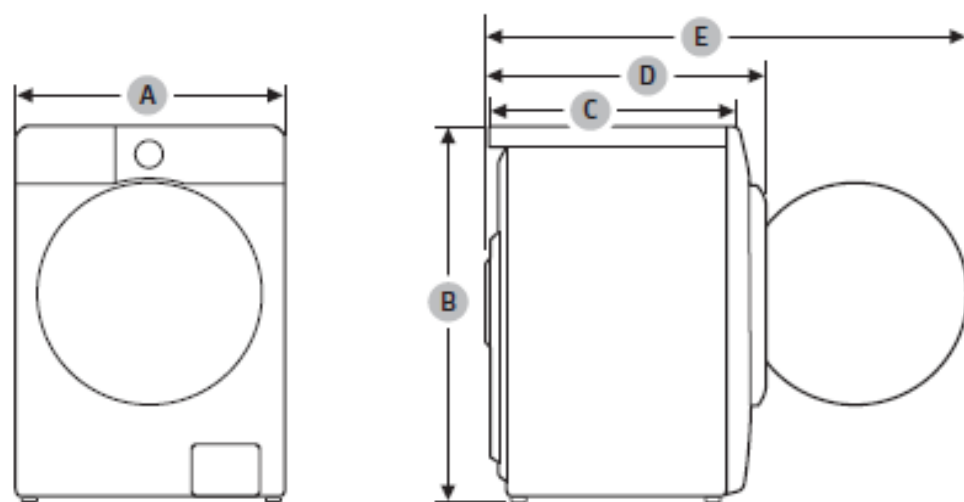

General models

Type		Front loading washing machine		
Model name		WW1*DG*****	WW9*DG*****	
Dimensions	A (Width)	600 mm		
	B (Height)	850 mm		
	C (Depth)	575 mm		
	D (Depth+Door frame thickness)	640 mm	630 mm	
	E	1090 mm	1080 mm	
Water pressure		50-1000 kPa		
Net weight		73.0 kg	67.0 kg	
Maximum load capacity		Washing and spinning	11.0 kg	9.0 kg
Power consumption	Washing and heating	AC 220-240 V / 50 Hz	1900-2300 W	
Spin revolutions		1400 RPM		

NOTE

- The design and specifications are subject to change without notice for quality improvement purposes.
- The dimensions stated here may differ slightly from the actual measurements depending on the measuring method.