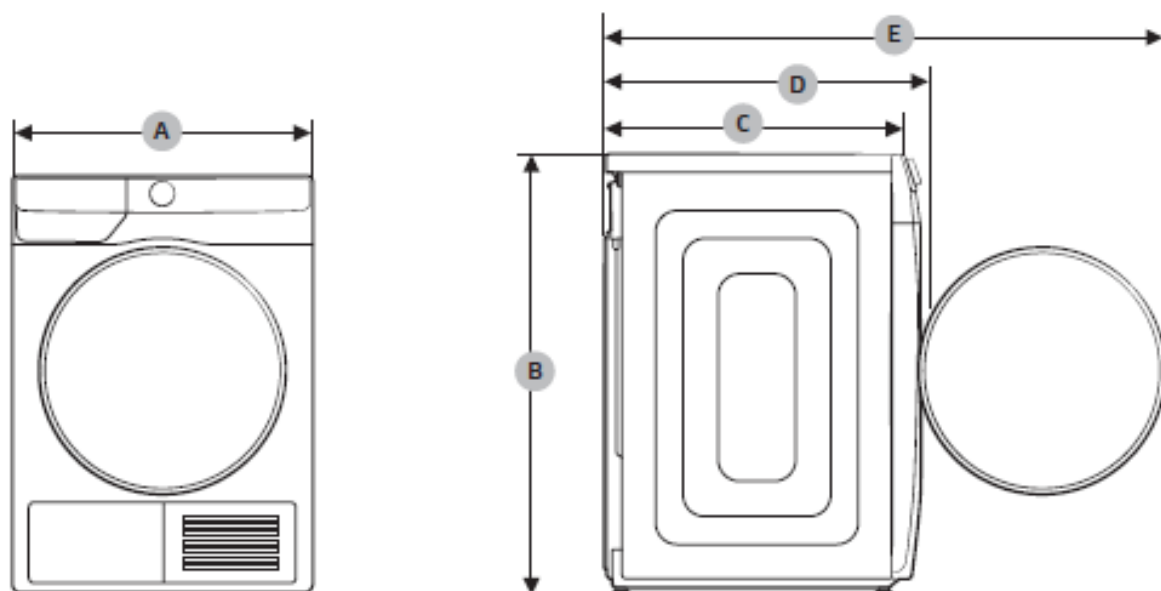

Specification

TYPE		FRONT LOADING DRYER	
MODEL NAME		DV9*T7***** DV8*T7***** DV9*T6***** DV8*T6***** DV9*T5***** DV8*T5*****	DV9*T8*****
DIMENSIONS	A	600 mm	600 mm
	B	850 mm	850 mm
	C	600 mm	600 mm
	D	650 mm	660 mm
	E	1100 mm	1110 mm
WEIGHT		50.0 kg	54.0 kg
ELECTRICAL REQUIREMENTS	AC 220–240 V / 50 Hz	780–800 W	
ALLOWABLE TEMPERATURE		5–35 °C	