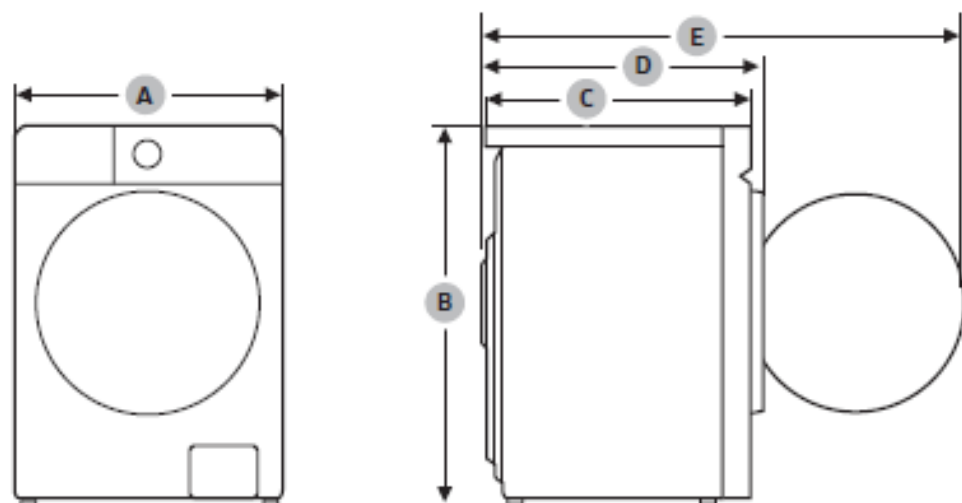

Specifications

Type		Front loading washing machine		
Model name		WD1*DB*****	WD9*DB*****	
Dimensions	A (Width)	600 mm		
	B (Height)	850 mm		
	C (Depth)	600 mm		
	D	622 mm		
	E	1070 mm		
Water pressure		50-1000 kPa		
Net weight		770 kg		
Maximum load capacity		Washing and spinning	11.0 kg	9.0 kg
		Drying	6.0 kg	
Power consumption	Washing and heating	AC 220-240 V / 50 Hz	1900-2300 W	
	Dry		1600-1900 W	
Spin revolutions		1400 rpm		

NOTE

- The design and specifications are subject to change without notice for quality improvement purposes.
- The dimensions stated here may differ slightly from the actual measurements depending on the measuring method.