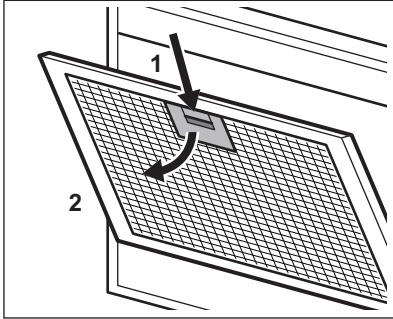

Remove grease filter first.

1.

To install filters, perform steps in reverse order.

Clean the appliance and grease filters each month. Grease filters can be washed in a dishwasher. The time of saturation of the charcoal filter varies depending on the type of cooking and the regularity of cleaning the grease filter. Refer to leaflet included in the accessory.

This appliance is supplied with a LED lamp and separate control gear (LED driver). These parts can be replaced by a technician only. In case of any malfunction refer to "Service" in the "Safety Instructions" chapter.

3. ENVIRONMENTAL CONCERNS

Recycle materials with the symbol . Put the packaging in relevant containers to recycle it. Help protect the environment and human health by recycling waste of electrical and electronic appliances. Do not dispose of

appliances marked with the symbol with the household waste. Return the product to your local recycling facility or contact your municipal office.