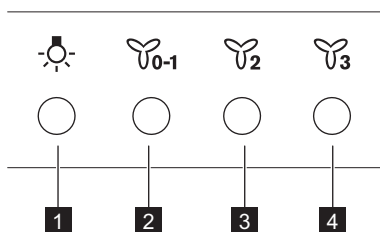

2. PRODUCT DESCRIPTION

2.1 Control panel overview

-
- 1** **Lamp** - Turns the lights on and off.
 - 2** **First speed / Off** - The hood switches to first speed level. Second press turns off the appliance.
 - 3** **Second speed** - The hood switches to second speed level.
 - 4** **Third speed** - The hood switches to third speed level.
-