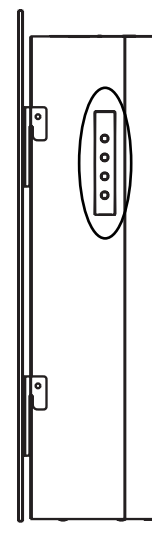

W 830mm

D 155mm

H 540mm

Dimensions & Weight

Height (mm)	Width (mm)	Depth (mm)	Weight (kg)
540	830	155	15kg