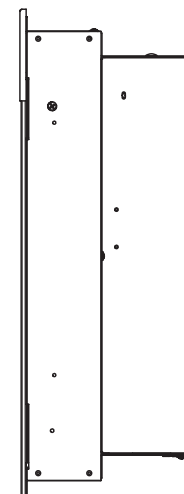

Prism 34

Experience Better Living

W 867mm

D 179mm

H 494mm

Dimensions & Weight

Height (mm)	Width (mm)	Depth (mm)	Weight (kg)
494	867	179	22.4kg