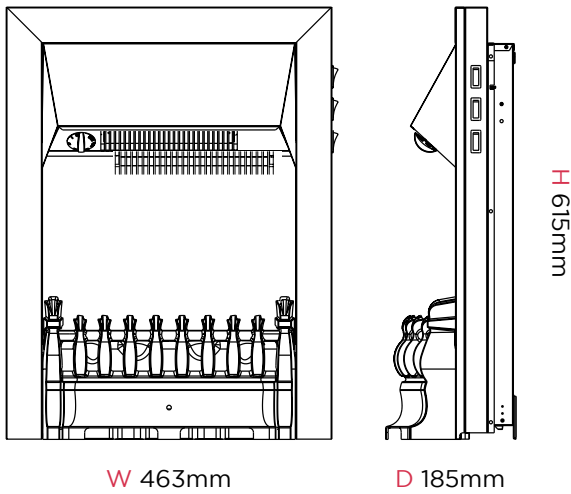

Balmoral Brass

Brass

Manual Control

Spacer Kit

OSP004

Balmoral

Dimensions & Weight			
Height (mm)	Width (mm)	Depth (mm)	Weight (kg)
615	463	185	7.9

Product Features	
Product Category	Electric Fires
Product Type	Inset
Brand	Dimplex
Model/Range Name	Balmoral
Flame Effect	Optiflame
Model Reference	BAL20BR
Material Code	X-047496
Barcode	5011139047496
Commodity Code	8516299100
Country of Origin	PRC
Approvals	UKCA, BEAB
Guarantee Period	1 year

Product Features	
Lot 20 Compliant	Y
Freestanding	Y (with spacer)
Wall Mountable	N
Inset	Y
Suite	N
Spacer Kit	Y - X-048264
Lamp Type	LED
Safety Cut Out	Y
Kettle (IEC) Lead	Y
Power Cord Length	1.4m
Core Materials	Steel / Plastic
Finish / Colour	Brass