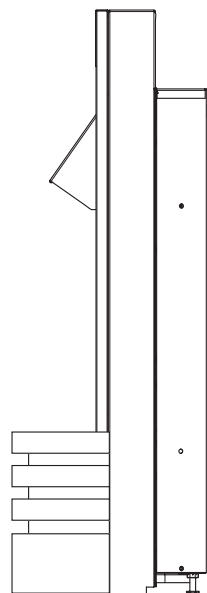

W 486mm

D 207mm

H 625mm

Dimensions & Weight

Height (mm)	Width (mm)	Depth (mm)	Weight (kg)
625	486	207	7.5