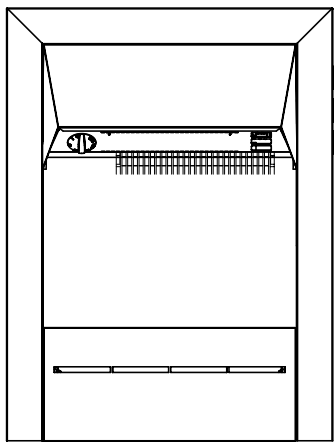

Savena

Brushed Chrome

Manual Control

Spacer Kit

OSP004

Savena

W 463mm

D 150mm

H 615mm

Dimensions & Weight

Height (mm)	Width (mm)	Depth (mm)	Weight (kg)
615	463	150	8.5

Product Features

Product Category	Electric Fires
Product Type	Inset
Brand	Dimplex
Model/Range Name	Savena
Flame Effect	Optiflame
Model Reference	SAV20CH
Material Code	X-047519
Barcode	5011139047519
Commodity Code	8516299100
Country of Origin	PRC
Approvals	UKCA, BEAB
Guarantee Period	1 year

Product Features

Lot 20 Compliant	Y
Freestanding	Y (with spacer)
Wall Mountable	N
Inset	Y
Suite	N
Spacer Kit	Y - X-048264
Lamp Type	LED
Safety Cut Out	Y
Kettle (IEC) Lead	Y
Power Cord Length	1.4m
Core Materials	Steel / Plastic
Finish / Colour	Brushed Chrome