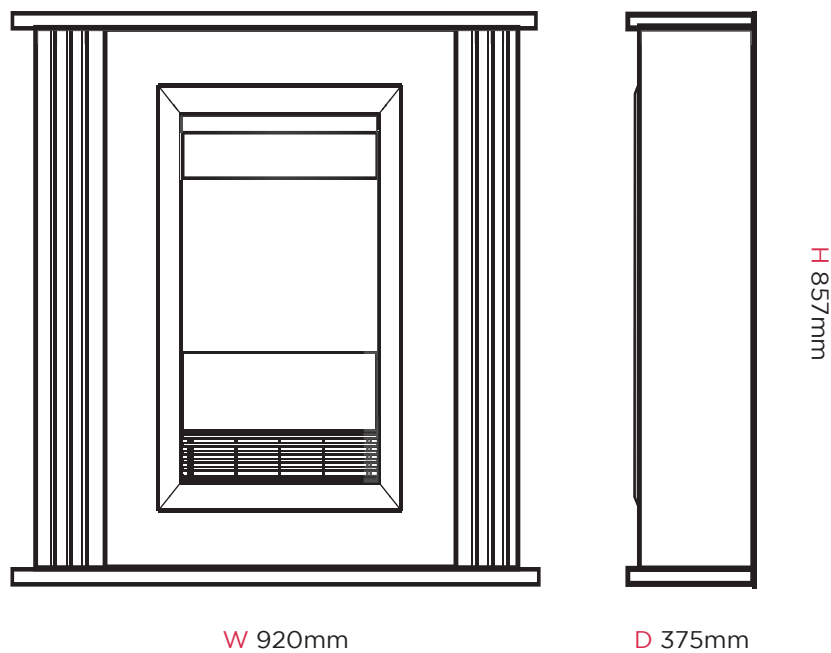

**Mozart**

Experience Better Living

Dimensions & Weight			
Height (mm)	Width (mm)	Depth (mm)	Weight (kg)
857	920	375	40