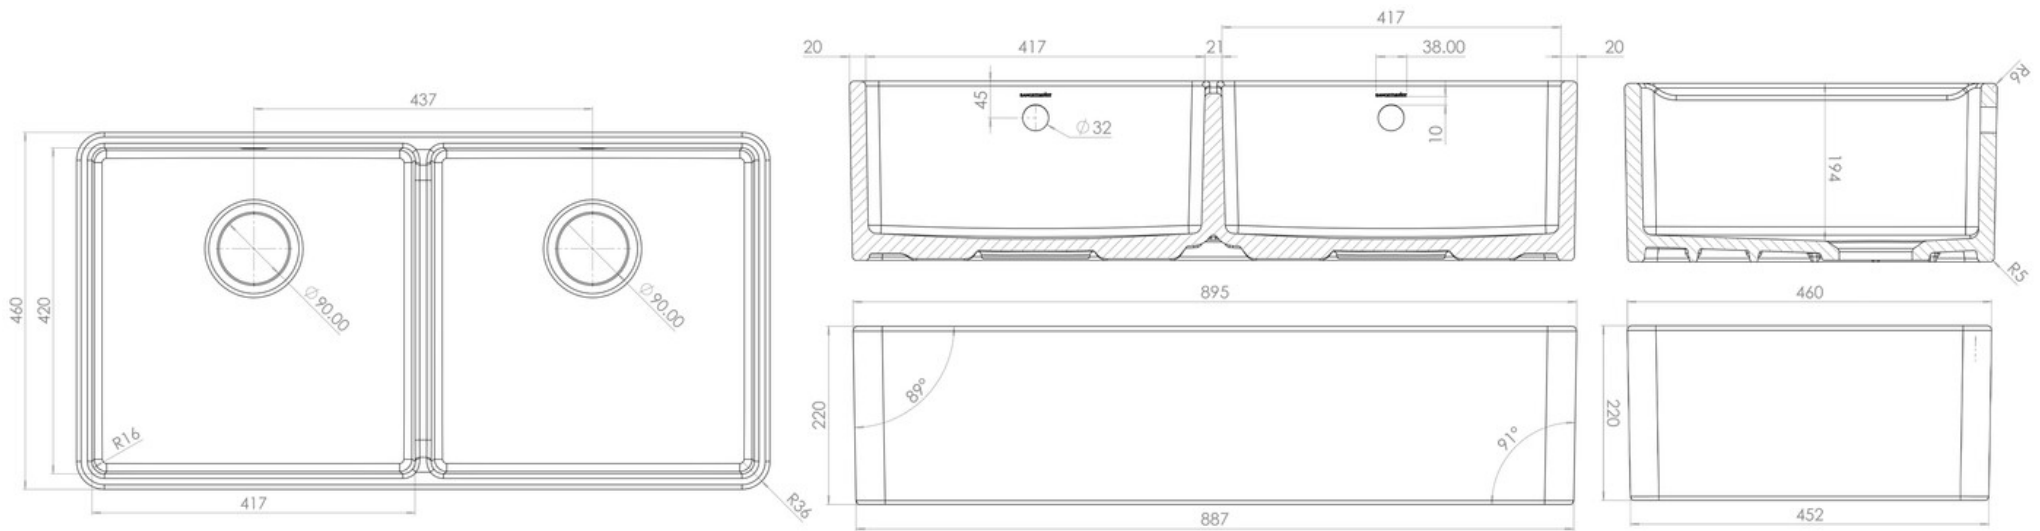

FARMHOUSE FIRE CLAY CERAMIC BELFAST SINK

CFBL900WH/

Technical Drawing

NB. Due to manufacturing processes this sink may have a +/- 4mm tolerance on the measurements

Date of download: June 26, 2024

AGA Rangemaster continuously seeks improvements in specification, design and production of products and thus, alterations take place periodically. Whilst every effort is made to produce up-to date resources, the information included here is intended as a guide. Always refer to the product's installation instructions when fitting, installation work should be completed a professional tradesman.