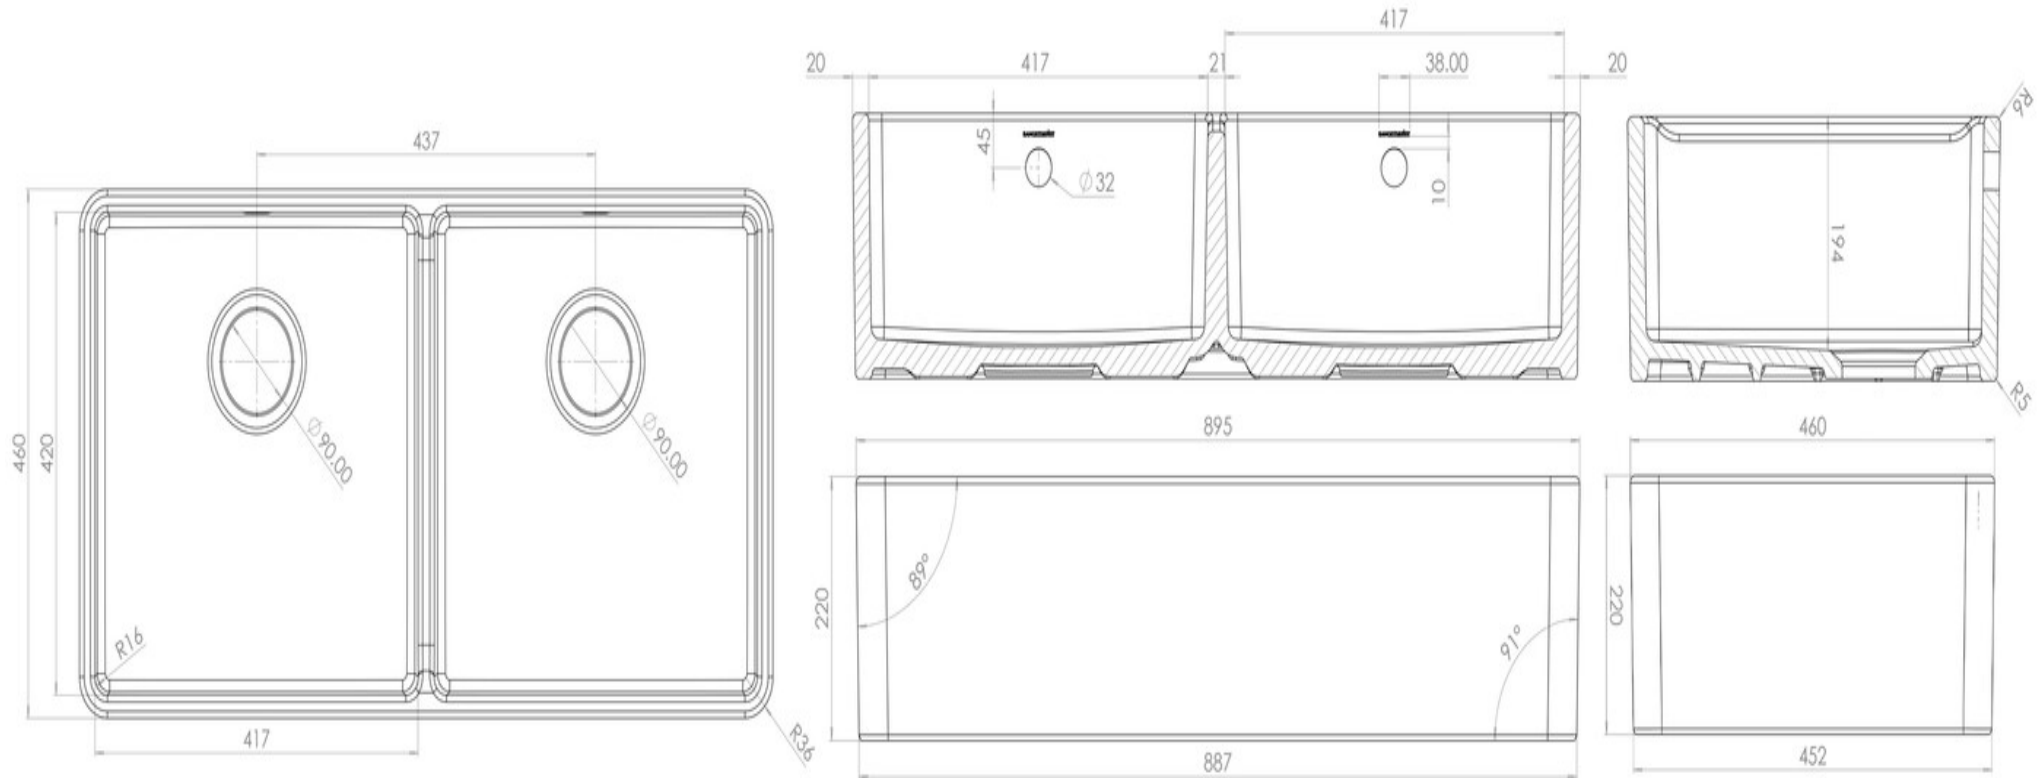

- Waste kit included
- 10 year warranty

RANGEMASTER

SINKS & TAPS

Material	Fire clay Ceramic
Material Gauge	
Material Finish Bowl	-
Material Finish Drainer	-
Drainer Position	
Overall Length (mm)	895
Overall Width (mm)	460
Main Bowl Length (mm)	417
Main Bowl Width (mm)	420
Main Bowl Depth (mm)	194
Second Bowl Length (mm)	417
Second Bowl Width (mm)	420
Second Bowl Depth (mm)	194
Tap hole Size (mm)	-
Waste Size (mm)	2 x 90
Waste Kit	Included with sink (2 x 90mm BSW & overflow kit)
Min. Base Unit (mm)	900
Cutout Size Length (mm)	-
Cutout Size Width (mm)	-
Warranty Sinks (years)	0
Product Code	CFBL900WH/
Barcode	5015834052267

FARMHOUSE FIRE CLAY CERAMIC BELFAST SINK

CFBL900WH/

Technical Drawing

NB. Due to manufacturing processes this sink may have a +/- 4mm tolerance on the measurements

Date of download: June 26, 2024

AGA Rangemaster continuously seeks improvements in specification, design and production of products and thus, alterations take place periodically. Whilst every effort is made to produce up-to date resources, the information included here is intended as a guide. Always refer to the product's installation instructions when fitting, installation work should be completed a professional tradesman.

FARMHOUSE FIRE CLAY CERAMIC BELFAST SINK

CFBL900WH/

Cut Out Template

Dimensions in mm. Not to scale.

NB. Due to manufacturing processes this sink may have a +/- 4mm tolerance on the measurements

Date of download: June 26, 2024