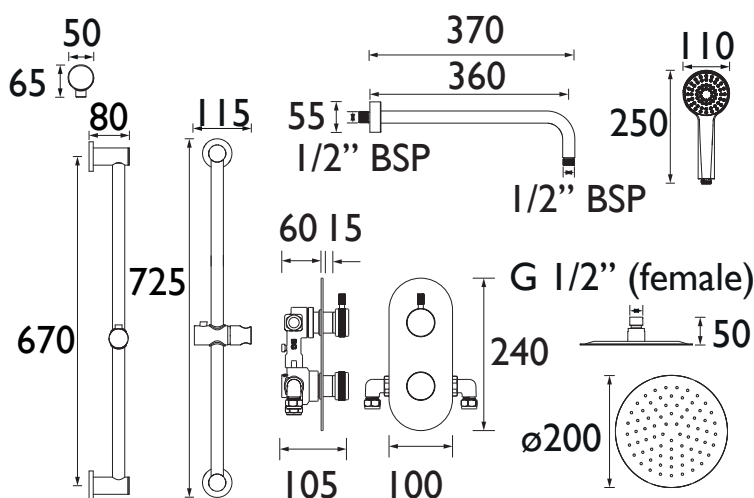

### Features:

- Keep your shower performing like new with rub-clean nozzles that wipe clean easily
- Easy installation with an adjustable faceplate that fits total wall depths from 60mm to 75mm for a perfect flush finish
- Supplied with everything you need, including shower valve with integral two outlet diverter, slimline 200mm round drench head with shower arm, shower kit with an adjustable riser rail plus a multi function handset and wall outlet
- Control your perfect shower experience with separate flow and temperature controls for precise adjustment
- Built to last, backed by a lifetime parts and 1-year labour guarantee

### Specification

Finish/Colour:	Brushed Brass
Main Construction Material:	Brass; ABS
No of Controls:	2
Shower Type:	Dual Control
Shower Head Type:	Fixed Head
Shower Kit:	Adjustable Riser with Handset
Valve/Cartridge Type:	35mm Thermostatic Cartridge & 40mm Integral Diverter
Maximum Hot Water Supply Temperature °C:	60
Plumbing System Suitability:	Suitable for all plumbing systems, Ideally Balanced
Minimum Dynamic Pressure (bar):	0.2
Maximum Dynamic Pressure (bar):	5
Maximum Static Pressure (bar):	10
Connection Inlet:	15mm Compression
Connection Outlet:	G1/2"
Isolation Valve Included:	No
Check Valve Included:	Yes

### Dimensions (measurements in mm)