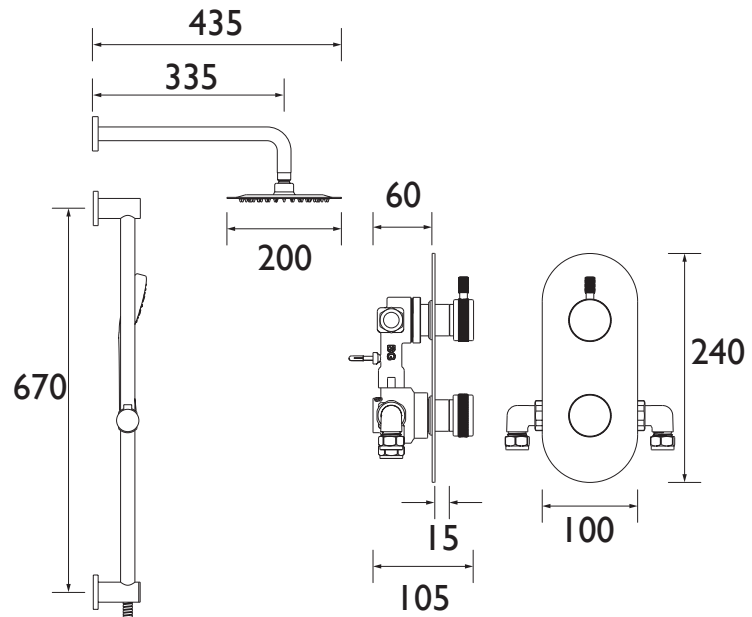

### Features:

- Keep your shower performing like new with rub-clean nozzles that wipe clean easily
- Easy installation with an adjustable faceplate that fits total wall depths from 60mm to 75mm for a perfect flush finish
- Supplied with everything you need, including shower valve with integral two outlet diverter, slimline 200mm round drench head with shower arm, shower kit with an adjustable riser rail plus a multi function handset and wall outlet
- Control your perfect shower experience with separate flow and temperature controls for precise adjustment
- Built to last, backed by a lifetime parts and 1-year labour guarantee

### Specification

Finish/Colour:	Black
Main Construction Material:	Brass; ABS
No of Controls:	2
Shower Type:	Dual Control
Shower Head Type:	Both
Shower Kit:	Adjustable riser with Fixed Head
Valve/Cartridge Type:	Thermostatic Cartridge & 40mm Single Lever Cartridge
Maximum Hot Water Supply Temperature °C:	60
Plumbing System Suitability:	Suitable for all plumbing systems
Minimum Dynamic Pressure (bar):	0.2
Maximum Dynamic Pressure (bar):	5
Maximum Static Pressure (bar):	10
Connection Inlet:	15mm Compression
Connection Outlet:	G1/2"
Isolation Valve Included:	No
Check Valve Included:	Yes

### Dimensions (measurements in mm)