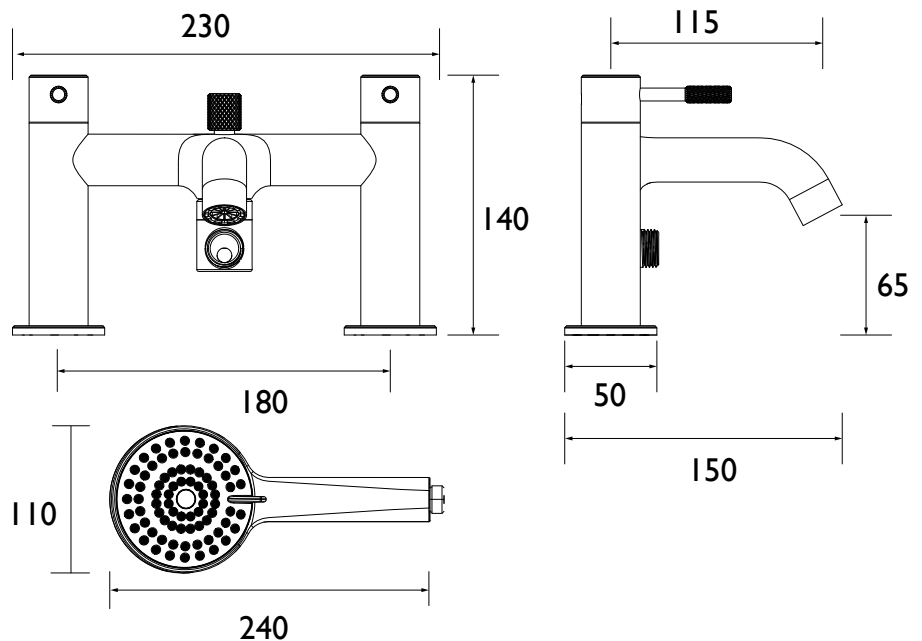

### Specification

Product Type:	Bathroom Tap
Main Construction Material:	Brass
Mount Type:	Deck
Handle Type:	Lever
Connection Inlet:	3/4" BSP
Connection Outlet:	M24 Aerator
Number of Tap Holes:	2
Hose Length (mm):	1500
Valve/Cartridge Type:	3/4" Ceramic Disc Valve - 1/4 turn
Plumbing System Requirements:	Suitable for all plumbing systems
Minimum Dynamic Pressure (bar):	0.2 bar
Maximum Dynamic Pressure (bar):	5 bar
Maximum Hot Water Temperature °C:	60°C
Maximum Static Pressure (bar):	10 bar
Flow Type:	Single
Isolation Included:	No

### Dimensions (measurements in mm)