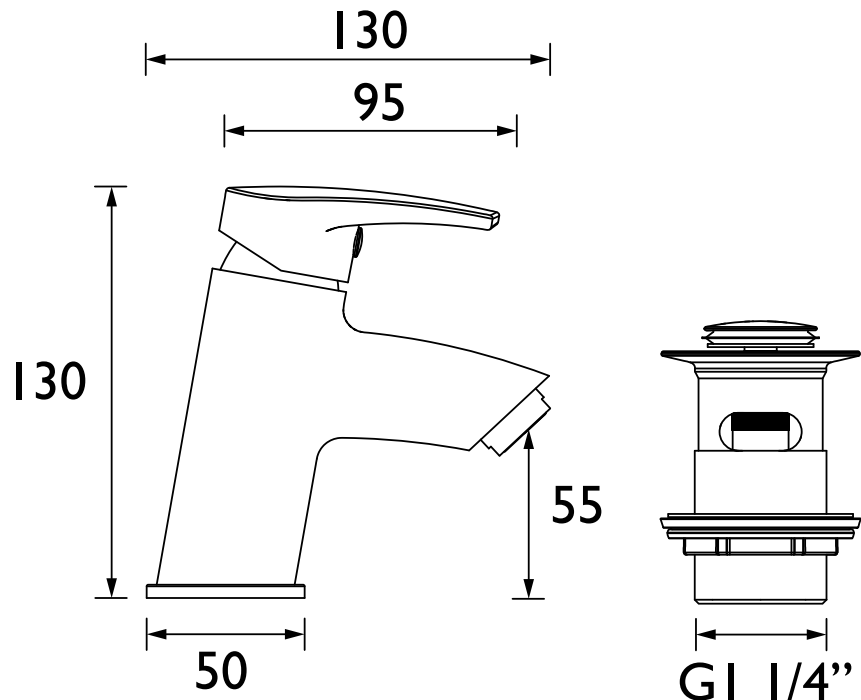

OR BAS C

ORTA Tap Range Orta Basin Mixer with Clicker Waste Chrome

Features:

- Save water without compromising performance thanks to the built-in 5L flow regulator.
- Supplied with everything you need for a hassle-free installation, including flexible tails and clicker waste
- Install with confidence using a robust metal fixing nut that keeps your tap securely in place
- Experience smooth, reliable operation thanks to the long-life ceramic cartridge
- Enjoy lasting brilliance with our flawless, scratch-resistant chrome finish that's salt spray tested for durability

Product Certifications:

Specification

Product Type:	Bathroom Taps
Main Construction Material:	Brass; ABS; Stainless Steel
Mount Type:	Deck
Handle Type:	Lever
Connection Inlet:	1/2" BSP Flexible Tails
Connection Outlet:	M24 5lpm Flow Limited Aerator
Number of Tap Holes:	1
Valve/Cartridge Type:	35mm Single Lever Cartridge
Plumbing System Requirements:	Suitable for all plumbing systems
Minimum Dynamic Pressure (bar):	0.2 bar
Maximum Dynamic Pressure (bar):	5 bar
Maximum Hot Water Temperature °C:	60°C
Maximum Static Pressure (bar):	10 bar
Flow Type:	Single
Isolation Included:	No

Dimensions (measurements in mm)

Flow Rates (l/min)

System Pressure (bar)	0.2	0.5	1	2	3	5
OR BAS C (mixed)	2	3.3	4.7	5.3	5	NPD

TECHNICAL
DATA
SHEET

BRISTAN

D16