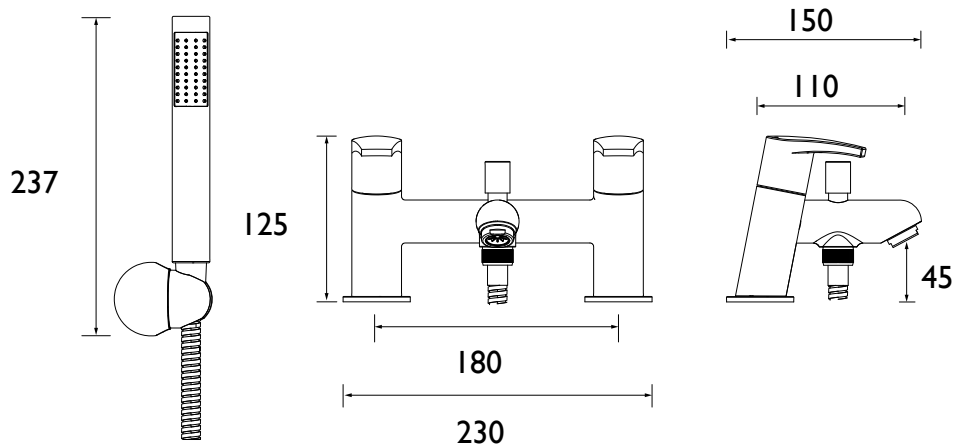

## Specification

<b>Product Type:</b>	Bathroom Taps
<b>Main Construction Material:</b>	Brass
<b>Mount Type:</b>	Deck
<b>Handle Type:</b>	Square
<b>Connection Inlet:</b>	3/4" BSP
<b>Connection Outlet:</b>	M24 Flow Straightener
<b>Number of Tap Holes:</b>	2
<b>Hose Length (mm):</b>	1750
<b>Valve/Cartridge Type:</b>	3/4" Ceramic Disc Valve - 1/4 turn
<b>Plumbing System Requirements:</b>	Suitable for all plumbing systems
<b>Minimum Dynamic Pressure (bar):</b>	0.2 bar
<b>Maximum Dynamic Pressure (bar):</b>	5 bar
<b>Maximum Hot Water Temperature °C:</b>	70°C
<b>Maximum Static Pressure (bar):</b>	10 bar
<b>Flow Type:</b>	Single
<b>Isolation Included:</b>	No

## Dimensions (measurements in mm)