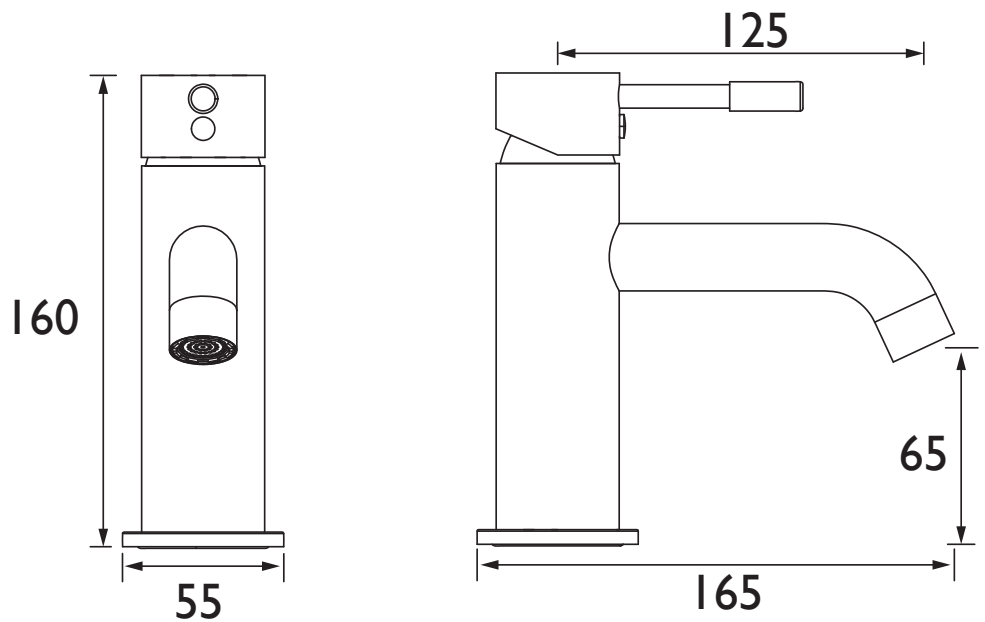

MI BAS BLK

MILA Tap Range Mila Basin Mixer Tap with Clicker Waste Black

Features:

- Save water without compromising performance thanks to the built-in 5L flow regulator.
- Supplied with everything you need for a hassle-free installation, including flexible tails and clicker waste
- Install with confidence using a robust metal fixing nut that keeps your tap securely in place
- Experience smooth, reliable operation thanks to the long-life ceramic cartridge
- Create a contemporary, minimalist look with the bold matt black finish

Product Certifications:

Specification

Product Type:	Bathroom Taps
Main Construction Material:	Brass; ABS; Stainless Steel
Mount Type:	Deck
Handle Type:	Lever
Connection Inlet:	1/2" BSP Flexible Tails
Connection Outlet:	M22 Cache 5lpm Flow Limited Aerator
Number of Tap Holes:	1
Valve/Cartridge Type:	35mm Single Lever Cartridge
Plumbing System Requirements:	Suitable for all plumbing systems
Minimum Dynamic Pressure (bar):	0.5 bar
Maximum Dynamic Pressure (bar):	5 bar
Maximum Hot Water Temperature °C:	60°C
Maximum Static Pressure (bar):	10 bar
Flow Type:	Single
Isolation Included:	No

Dimensions (measurements in mm)

Flow Rates (l/min)

System Pressure (bar)	0.5	1	2	3	5
MI BAS BLK (mixed)	2.7	3.8	4.6	4.6	4.7

TECHNICAL
DATA
SHEET

BRISTAN

D4