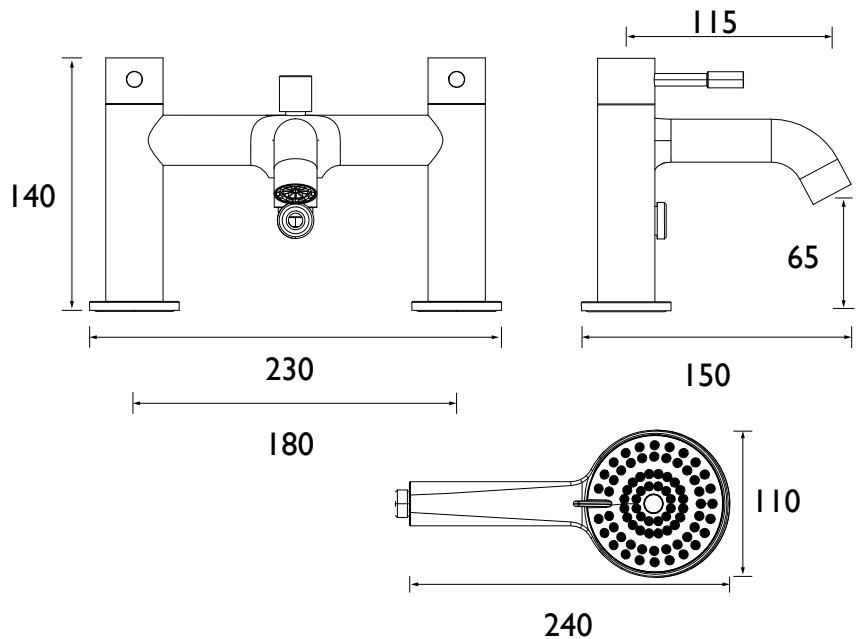

MI BSM BLK

MILA Tap Range Mila Bath Shower Mixer Tap Black

Features:

- Includes a handset that's easy to keep pristine, with rub-clean nozzles for effortless removal of limescale and debris
- Install with confidence using a robust metal fixing nut that keeps your tap securely in place
- Experience smooth, reliable operation thanks to the long-life ceramic disc valves
- Create a contemporary, minimalist look with the bold matt black finish
- Built to last, backed by a lifetime parts and 1-year labour guarantee

Product Certifications:

For more products, visit our website:
<http://www.bristan.com>

Specification

Product Type:	Bathroom Tap
Main Construction Material:	Brass
Mount Type:	Deck
Handle Type:	Round
Connection Inlet:	3/4" BSP
Connection Outlet:	Flow Straightener
Number of Tap Holes:	2
Hose Length (mm):	1500
Valve/Cartridge Type:	3/4" Ceramic Disc Valve - 1/4 turn
Plumbing System Requirements:	Suitable for all plumbing systems
Minimum Dynamic Pressure (bar):	0.2 bar
Maximum Dynamic Pressure (bar):	5 bar
Maximum Hot Water Temperature °C:	60°C
Maximum Static Pressure (bar):	10 bar
Flow Type:	Single
Isolation Included:	No

Dimensions (measurements in mm)

Flow Rates (l/min)

System Pressure (bar)	0.2	0.5	1	2	3	5
Through Bath Filler (mixed)	13.1	21.7	30.9	43.7	53.1	68.6
Through Handset (mixed)	3.8	6.3	9.3	14	18.3	19.9

TECHNICAL DATA SHEET