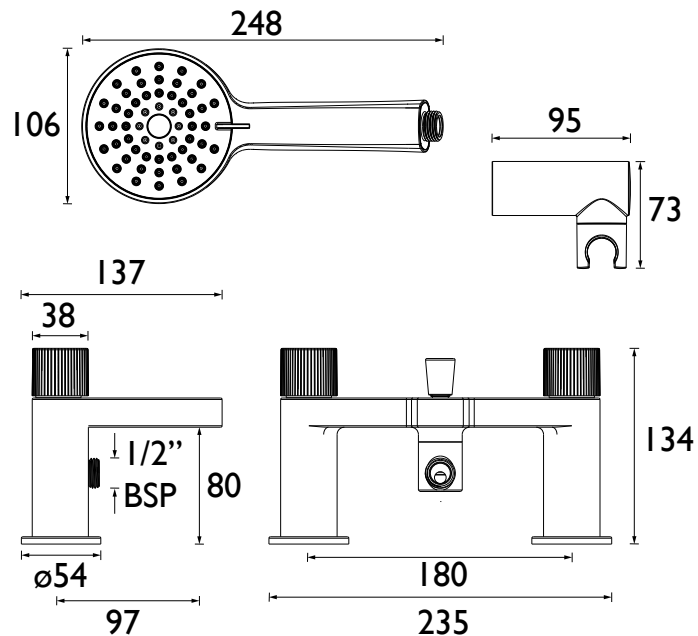

LIS BSM BLK

LISO Tap Range Liso Bath Shower Mixer Black

Features:

- Includes a handset that's easy to keep pristine, with rub-clean nozzles for effortless removal of limescale and debris
- Install with confidence using a robust metal fixing nut that keeps your tap securely in place
- Experience smooth, reliable operation thanks to the long-life ceramic disc valves
- Create a contemporary, minimalist look with the bold matt black finish
- Built to last, backed by a lifetime parts and 1-year labour guarantee

Product Certifications:

For more products, visit our website:
<http://www.bristan.com>

Specification

Product Type:	Bathroom Taps
Main Construction Material:	Brass; Zinc Alloy; Plastic
Mount Type:	Deck
Handle Type:	Round
Connection Inlet:	3/4" BSP
Connection Outlet:	M24 Aerator
Number of Tap Holes:	2
Hose Length (mm):	1500
Valve/Cartridge Type:	3/4" Ceramic Disc Valve - 1/4 turn
Plumbing System Requirements:	Suitable for all plumbing systems
Minimum Dynamic Pressure (bar):	0.3 bar
Maximum Dynamic Pressure (bar):	5 bar
Maximum Hot Water Temperature °C:	60°C
Maximum Static Pressure (bar):	10 bar
Flow Type:	Single
Isolation Included:	No

Dimensions (measurements in mm)

Flow Rates (l/min)

System Pressure (bar)	0.3	0.5	1	2	3	5
Through Bath Filler (mixed)	13.6	22.3	32	44.7	54.5	69.7
Through Handset (mixed)	3.5	4.8	7.1	10.4	12.9	16.7

TECHNICAL DATA SHEET