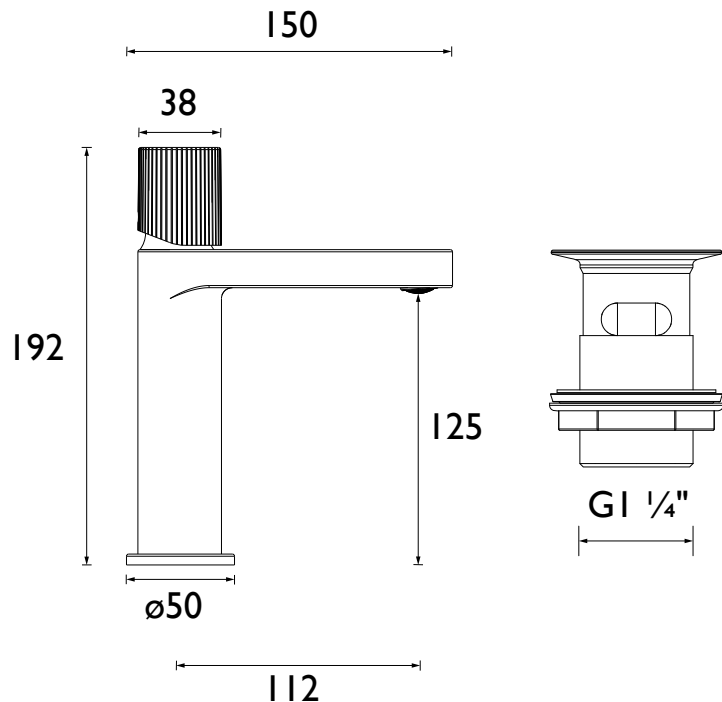

LIS BAS BLK

LISO Tap Range Liso Basin Mixer Black

Features:

- Save water without compromising performance thanks to the built-in 5L flow regulator.
- Supplied with everything you need for a hassle-free installation, including flexible tails and clicker waste
- Install with confidence using a robust metal fixing nut that keeps your tap securely in place
- Experience smooth, reliable operation thanks to the long-life ceramic cartridge
- Create a contemporary, minimalist look with the bold matt black finish

Product Certifications:

Specification

Product Type:	Bathroom Taps
Main Construction Material:	Brass; Zinc Alloy
Mount Type:	Deck
Handle Type:	Round
Connection Inlet:	1/2" BSP Flexible Tails
Connection Outlet:	M24 5lpm Flow Limited Aerator
Number of Tap Holes:	1
Valve/Cartridge Type:	25mm Single Lever Cartridge
Plumbing System Requirements:	Suitable for all plumbing systems
Minimum Dynamic Pressure (bar):	0.5 bar
Maximum Dynamic Pressure (bar):	5 bar
Maximum Hot Water Temperature °C:	60°C
Maximum Static Pressure (bar):	10 bar
Flow Type:	Single
Isolation Included:	No

Dimensions (measurements in mm)

Flow Rates (l/min)

System Pressure (bar)	0.5	1	2	3	5
LIS BAS BLK (mixed)	2.8	3.9	4.6	4.8	5

TECHNICAL
DATA
SHEET

BRISTAN

D2