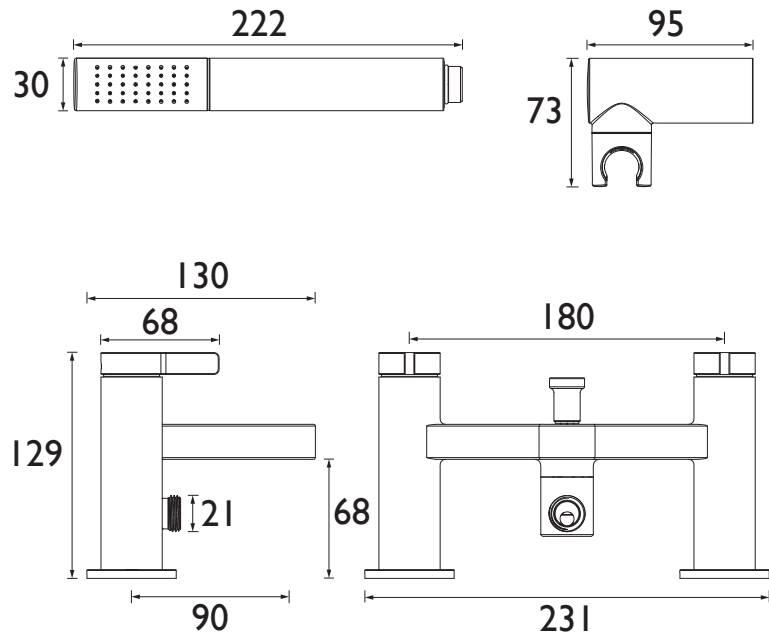

ELE BSM BLK

ELEVAR Tap Range Elevar Bath Shower Mixer Black

Features:

- Includes a handset that's easy to keep pristine, with rub-clean nozzles for effortless removal of limescale and debris
- Install with confidence using a robust metal fixing nut that keeps your tap securely in place
- Experience smooth, reliable operation thanks to the long-life ceramic disc valves
- Create a contemporary, minimalist look with the bold matt black finish
- Built to last, backed by a lifetime parts and 1-year labour guarantee

Product Certifications:

For more products, visit our website:
<http://www.bristan.com>

Specification

Product Type:	Bathroom Tap
Main Construction Material:	Brass
Mount Type:	Deck
Handle Type:	Paddle
Connection Inlet:	3/4" BSP
Connection Outlet:	G1/2"
Number of Tap Holes:	2
Hose Length (mm):	1500
Valve/Cartridge Type:	3/4" Ceramic Disc Valve - 1/4 turn
Plumbing System Requirements:	Suitable for all plumbing systems
Minimum Dynamic Pressure (bar):	0.3 bar
Maximum Dynamic Pressure (bar):	5 bar
Maximum Hot Water Temperature °C:	60°C
Maximum Static Pressure (bar):	10 bar
Flow Type:	Single
Isolation Included:	No

Dimensions (measurements in mm)

Flow Rates (l/min)

System Pressure (bar)	0.3	0.5	1	2	3	5
Through Bath Filler (mixed)	14.2	22.7	32.4	45.7	55.8	72.4
Through Handset (mixed)	3.8	6.1	8.9	13.2	16.9	23.2

TECHNICAL
DATA
SHEET