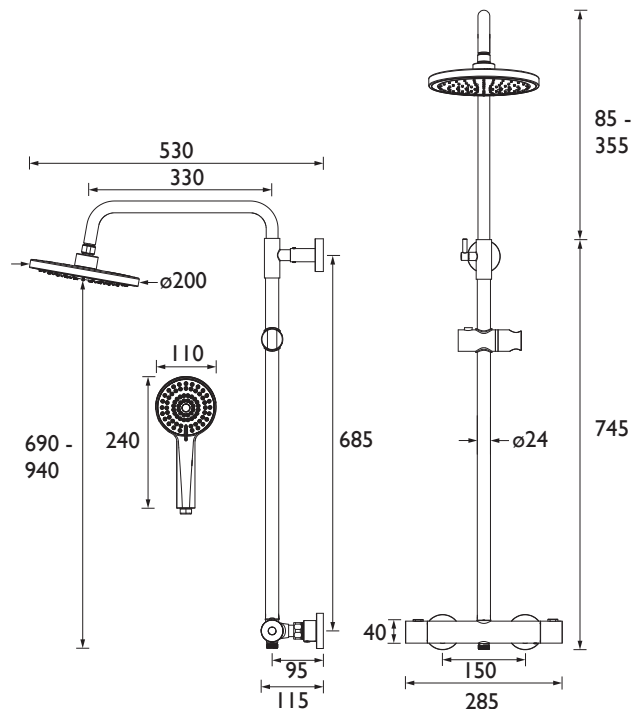

311734

BUZZ Shower Range Buzz Adjustable Rigid Riser Diverter Bar Shower Black

Features:

- Enjoy peace of mind with a 38°C safety stop, including override when required
- Fast, hassle-free installation with built-in front facing isolation valves that make it easy to fit, maintain and replace.
- Control your perfect shower experience with separate flow and temperature controls for precise adjustment
- Comes complete with a hose, height adjustable riser rail and a rub-clean anti-limescale shower rose and multi-function handset
- Built to last, backed by a lifetime parts and 1-year labour guarantee

Product Certifications:

WRAS Certificate No: 2301902
WRAS Expiry Date: 31/01/2028

For more products,
visit our website:
<http://www.bristan.com>

Specification

Finish/Colour:	Black
Main Construction Material:	ABS; Zinc Alloy
No of Controls:	2
Shower Type:	Bar Shower
Shower Head Type:	Both
Shower Kit:	Adjustable riser with Fixed Head
Valve/Cartridge Type:	Thermostatic Cartridge & 25mm Single Lever Cartridge
Maximum Hot Water Supply Temperature °C:	60
Plumbing System Suitability:	Suitable for high pressure systems
Minimum Dynamic Pressure (bar):	1
Maximum Dynamic Pressure (bar):	5
Maximum Static Pressure (bar):	10
Connection Inlet:	1/2" Compression
Connection Outlet:	G1/2" and Riser Outlet
Isolation Valve Included:	Yes
Check Valve Included:	Yes

Dimensions (measurements in mm)

Flow Rates (l/min)

System Pressure (bar)	1	2	3	5
Through Handset (mixed)	8	11.8	14.7	19.3
Through Fixed Head (mixed)	6.8	10.1	12.9	16.7

TECHNICAL DATA SHEET

BRISTAN

D4