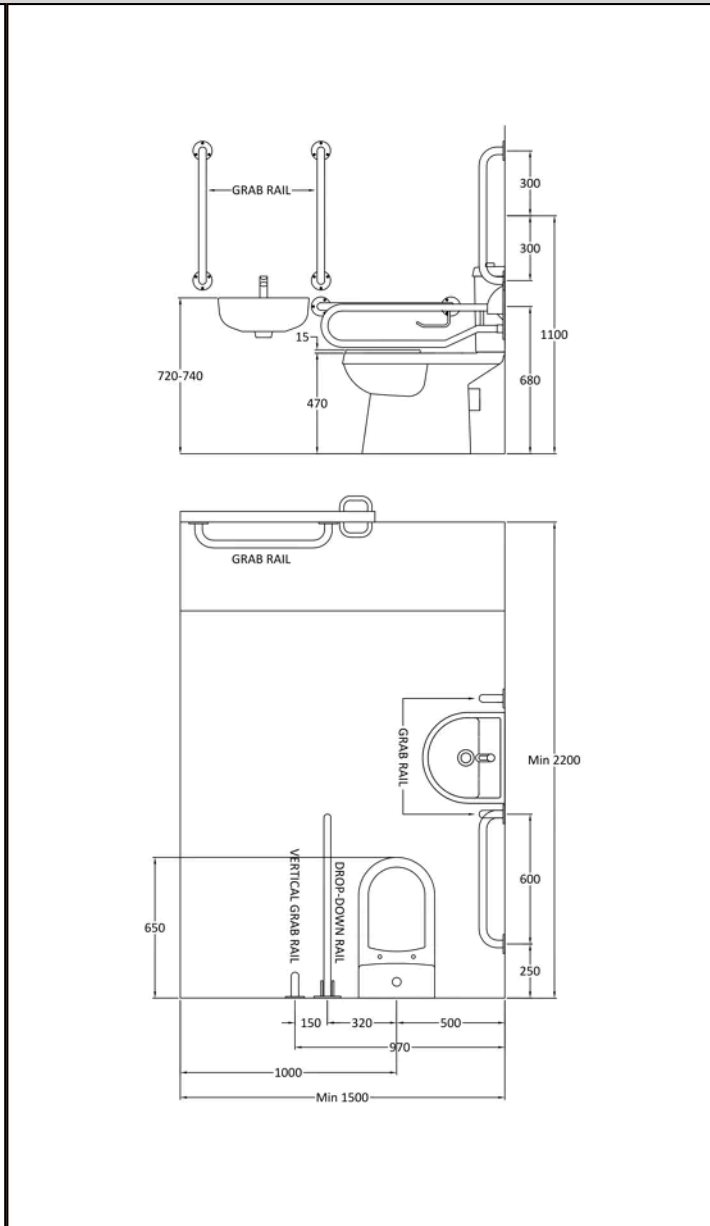

Sales Code: 316505

Barcode: 5055369028399

Brand: Nuie

Description: Accessible Toilet Pack White

Product Dimensions

Product	665 x 665mm (H x L)
Packaged	660 x 620 x 890mm (H x W x D)
Nett Weight	64.5 kg
Packaged Weight	64.5 kg

Product Details

Country of Origin	China
Product Material	Vitreous China
Colour/Finish	White
Style	Contemporary
Ce Certified	Yes
Includes Seat	Yes
Pan Type	Comfort Height