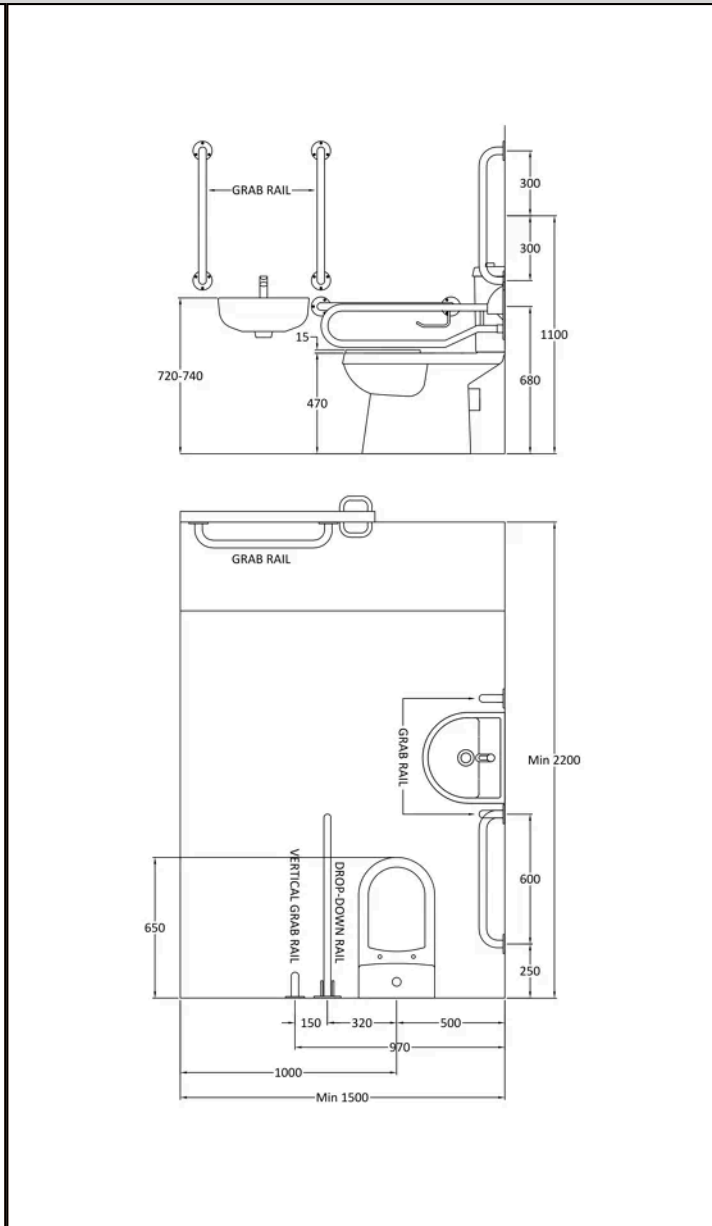

Sales Code: 316506

Barcode: 5055369028405

Brand: Nuie

Description: Accessible Toilet Pack Blue

Product Dimensions

Product	480mm (H)
Packaged	650 x 620 x 870mm (H x W x D)
Nett Weight	64.5 kg
Packaged Weight	64.5 kg

Product Details

Country of Origin	China
Product Material	Vitreous China
Colour/Finish	White
Style	Contemporary
Ce Certified	Yes
Includes Seat	Yes
Pan Type	Comfort Height