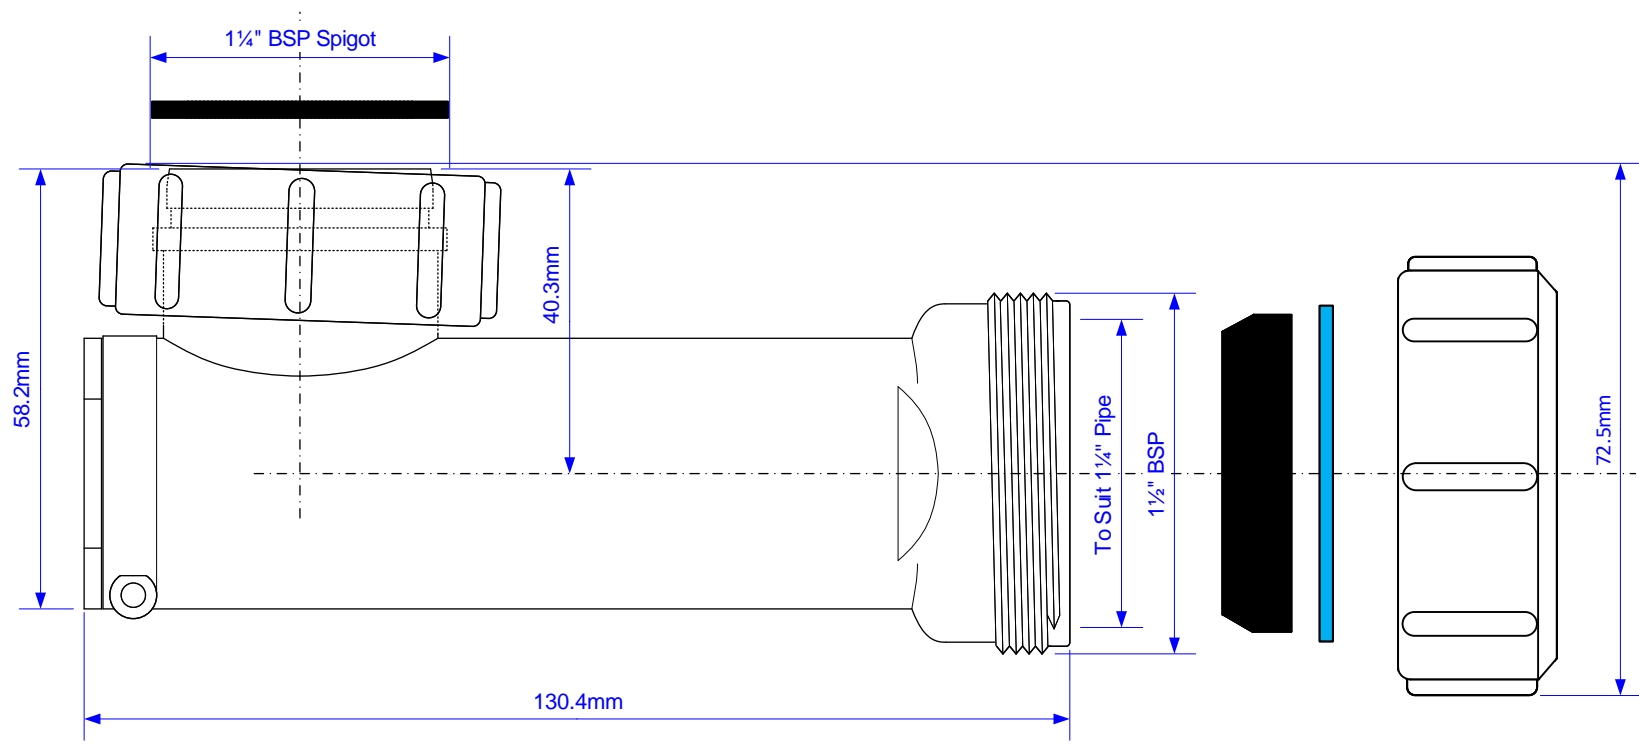

Code:

WHB-1

© McALPINE
05/06/18

Drawing verified correct as of:

DRAWN BY	ANDREW SWAN	REVISED	16/11/2020 M.GMR	FILENAME	WHB-1.VSD
		SCALE	1:1	DATE	05/06/18