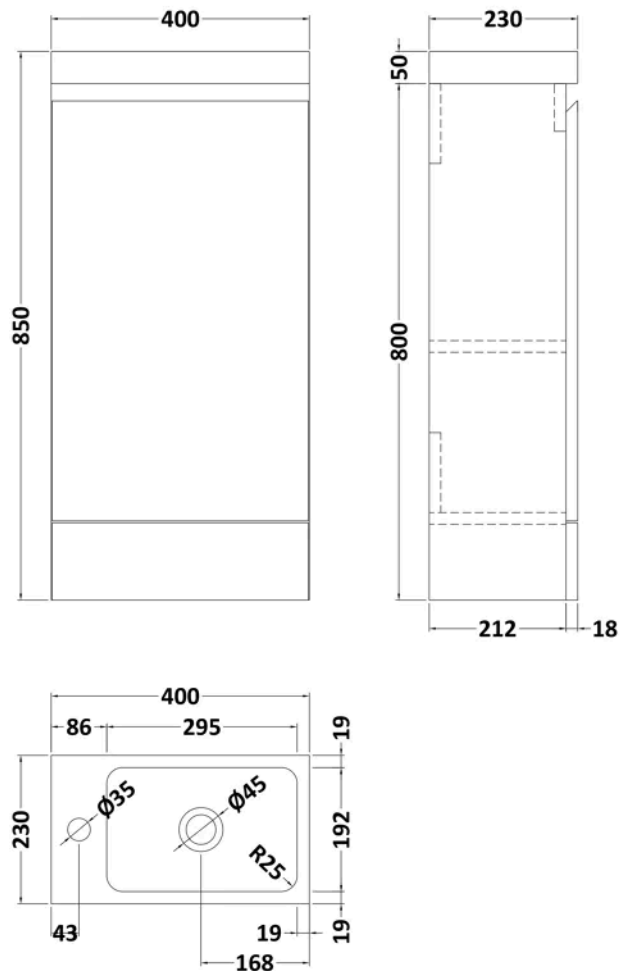

**Sales Code:** 317279

**Barcode:** 5056474545146

**Brand:** Nuie

**Description:** Halite 400mm White Vanity Unit With Basin

### Product Dimensions

Product	800 x 400 x 235mm (H x W x D)
Packaged	860 x 290 x 460mm (H x W x D)
Nett Weight	13.2 kg
Packaged Weight	13.2 kg

### Product Details

Country of Origin	China
Product Material	Polyurea,Pvc
Colour/Finish	White
Mount Type	Floor
Style	Contemporary
Construction Method	Cam & Wood Dowel
Construction Type	Rigid
Fsc Certified	Yes
Handles Included	No
Material Thickness	16 mm
No. Doors	1
No. Of Tapholes	1
Number Of Bowls	1
Overflow Included	Yes
Tap Included	No