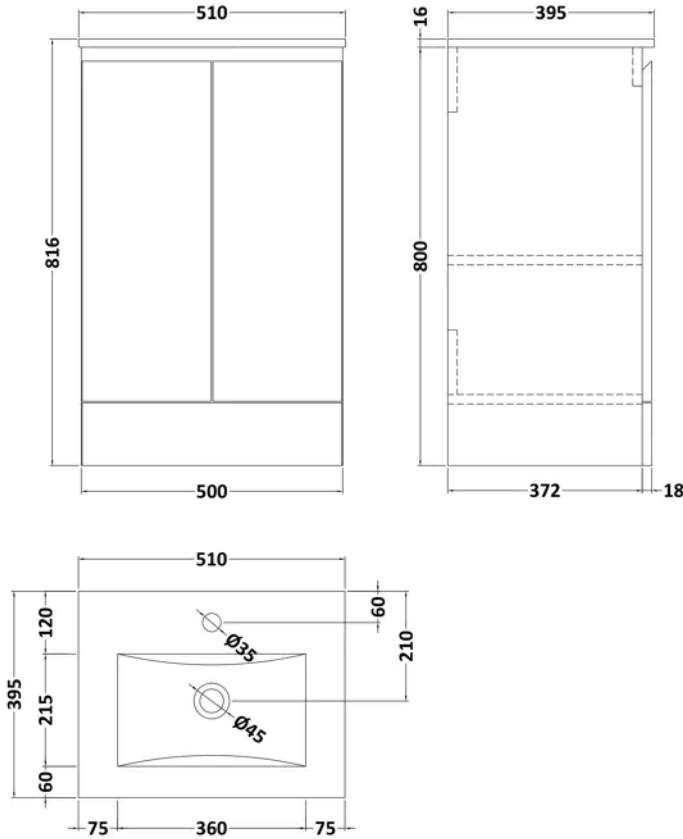

Sales Code: 317280

Barcode: 5056474545153

Brand: Nuie

Description: Halite 500mm White Vanity Unit With Basin

Product Dimensions

| | |
|-----------------|-------------------------------|
| Product | 800 x 510 x 395mm (H x W x D) |
| Packaged | 860 x 450 x 570mm (H x W x D) |
| Nett Weight | 21.1 kg |
| Packaged Weight | 21.1 kg |

Product Details

| | |
|---------------------|------------------|
| Country of Origin | China |
| Product Material | Polyurea,Pvc |
| Colour/Finish | White |
| Mount Type | Floor |
| Style | Contemporary |
| Construction Method | Cam & Wood Dowel |
| Construction Type | Rigid |
| Fsc Certified | Yes |
| Handles Included | No |
| Material Thickness | 16 mm |
| No. Doors | 2 |
| No. Of Tapholes | 1 |
| Number Of Bowls | 1 |
| Overflow Included | Yes |
| Tap Included | No |