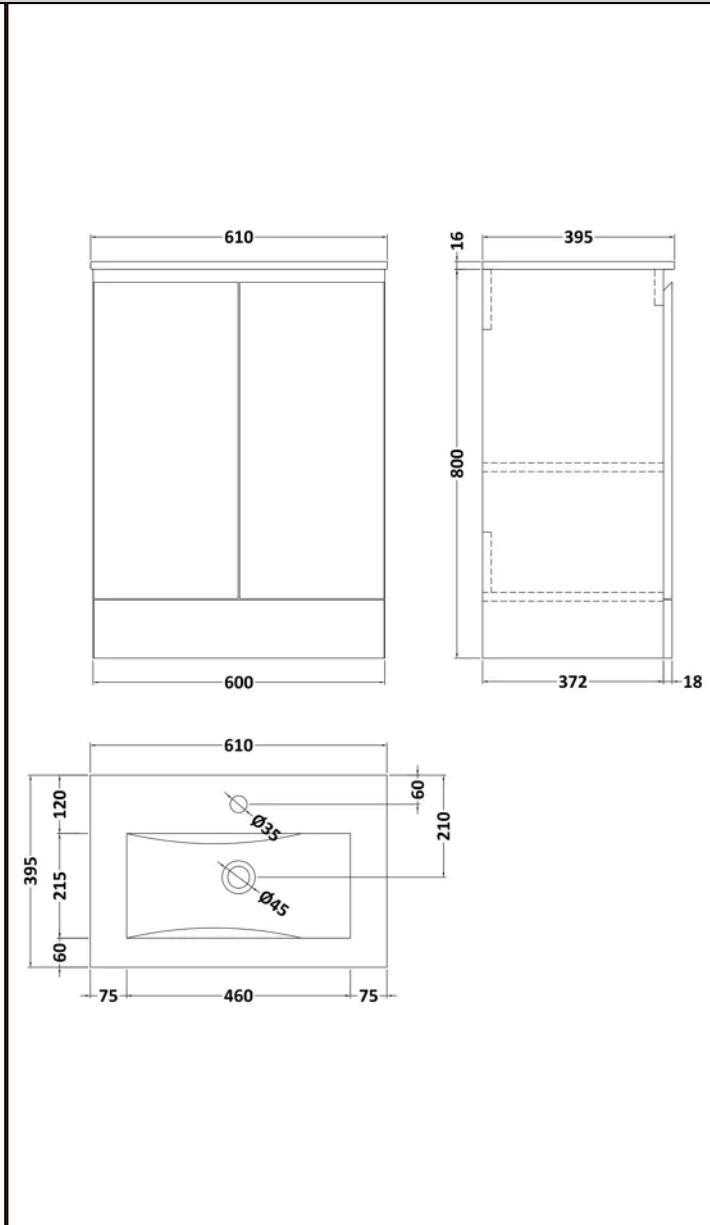

Sales Code: 317281

Barcode: 5056474545160

Brand: Nuie

Description: Halite 600mm White Vanity Unit With Basin

Product Dimensions

Product	800 x 600 x 395mm (H x W x D)
Packaged	860 x 455 x 670mm (H x W x D)
Nett Weight	13.2 kg
Packaged Weight	28.5 kg

Product Details

Country of Origin	China
Product Material	Polyurea,Pvc
Colour/Finish	White
Mount Type	Floor
Style	Contemporary
Construction Method	Cam & Wood Dowel
Construction Type	Rigid
Fsc Certified	Yes
Handles Included	No
Material Thickness	16 mm
No. Doors	2
No. Of Tapholes	1
Number Of Bowls	1
Overflow Included	Yes
Tap Included	No