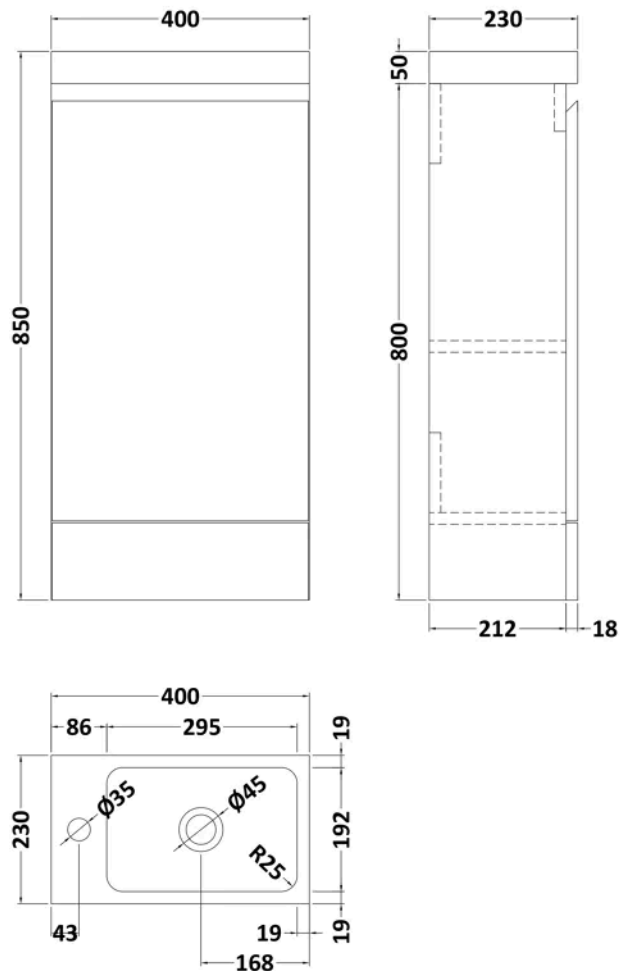

**Sales Code:** 317282

**Barcode:** 5056474547386

**Brand:** Nuie

**Description:** Halite 400mm Matt Grey Vanity Unit With Basin

**Product Dimensions**

Product	800 x 400 x 235mm (H x W x D)
Packaged	860 x 290 x 460mm (H x W x D)
Nett Weight	13.2 kg
Packaged Weight	13.2 kg

**Product Details**

Country of Origin	China
Product Material	Polyurea,Pvc
Colour/Finish	Matt Grey
Mount Type	Floor
Style	Contemporary
Construction Method	Cam & Wood Dowel
Construction Type	Rigid
Fsc Certified	Yes
Handles Included	No
Material Thickness	16 mm
No. Doors	1
No. Of Tapholes	1
Number Of Bowls	1
Overflow Included	Yes
Tap Included	No