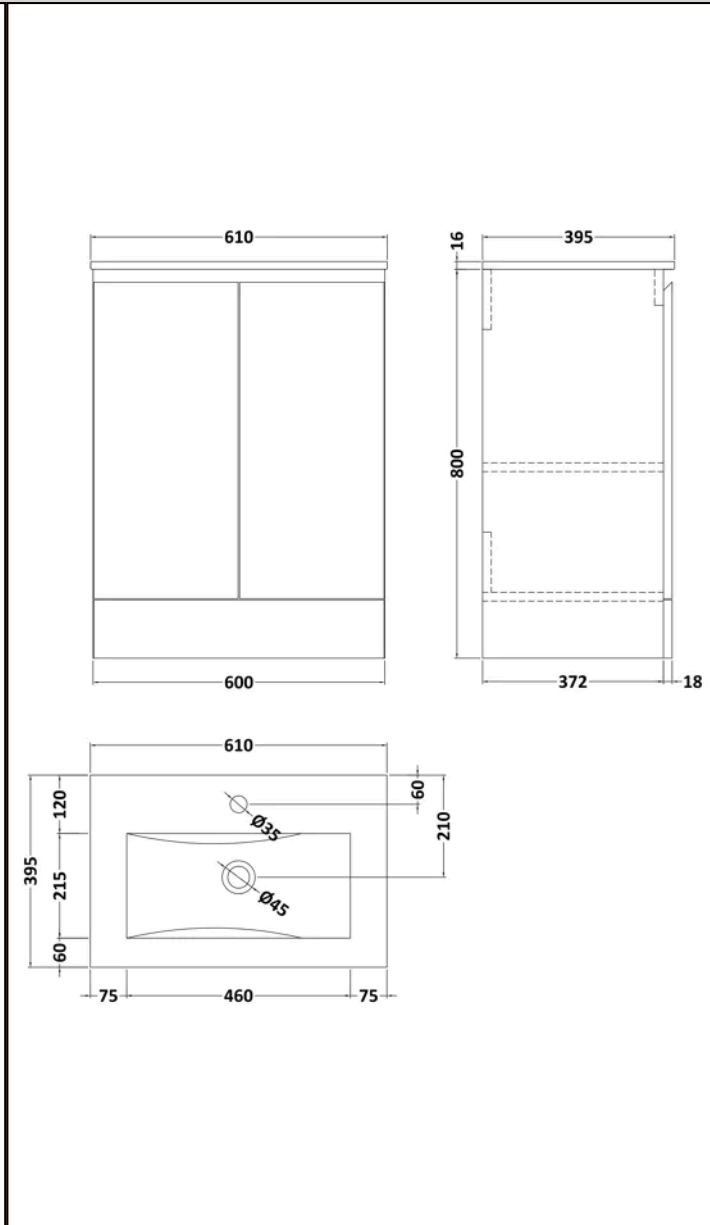

Sales Code: 317284

Barcode: 5056474547409

Brand: Nuie

Description: Halite 600mm Matt Grey Unit With Basin

Product Dimensions

Product	800 x 600 x 395mm (H x W x D)
Packaged	860 x 455 x 670mm (H x W x D)
Nett Weight	13.2 kg
Packaged Weight	13.2 kg

Product Details

Country of Origin	China
Product Material	Polyurea,Pvc
Colour/Finish	Matt Grey
Mount Type	Floor
Style	Contemporary
Construction Method	Cam & Wood Dowel
Construction Type	Rigid
Fsc Certified	Yes
Handles Included	No
Material Thickness	16 mm
No. Doors	2
No. Of Tapholes	1
Number Of Bowls	1
Overflow Included	Yes
Tap Included	No