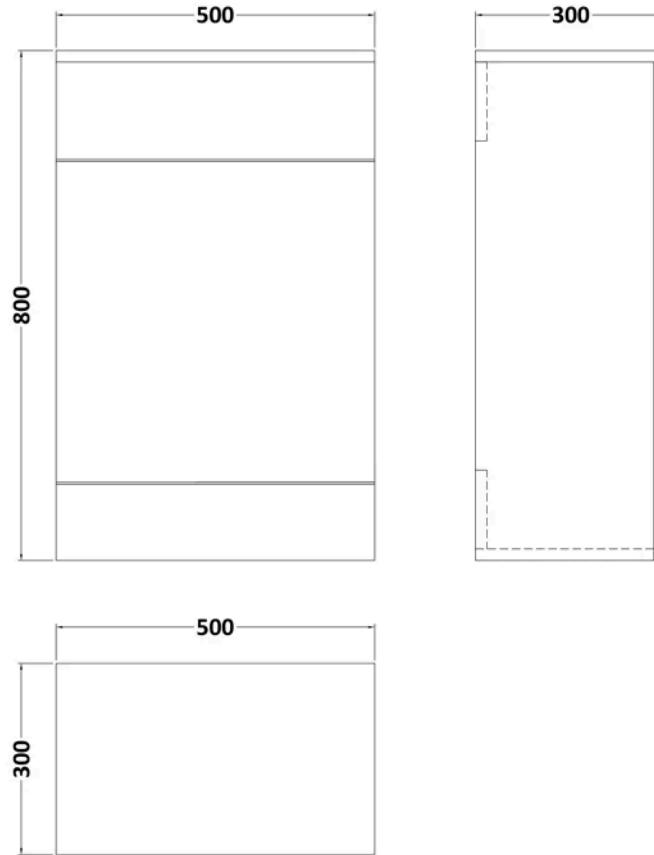

Sales Code: 317285

Barcode: 5056474547416

Brand: Nuie

Description: Halite 500mm Matt Grey WC Unit

Product Dimensions

Product	800 x 500 x 300mm (H x W x D)
Packaged	860 x 360 x 556mm (H x W x D)
Nett Weight	7.5 kg
Packaged Weight	7.5 kg

Product Details

Country of Origin	China
Product Material	Polyurea,Pvc
Colour/Finish	Matt Grey
Mount Type	Floor
Style	Contemporary
Construction Method	Cam & Wood Dowel
Construction Type	Rigid
Fsc Certified	Yes
Material Thickness	16 mm