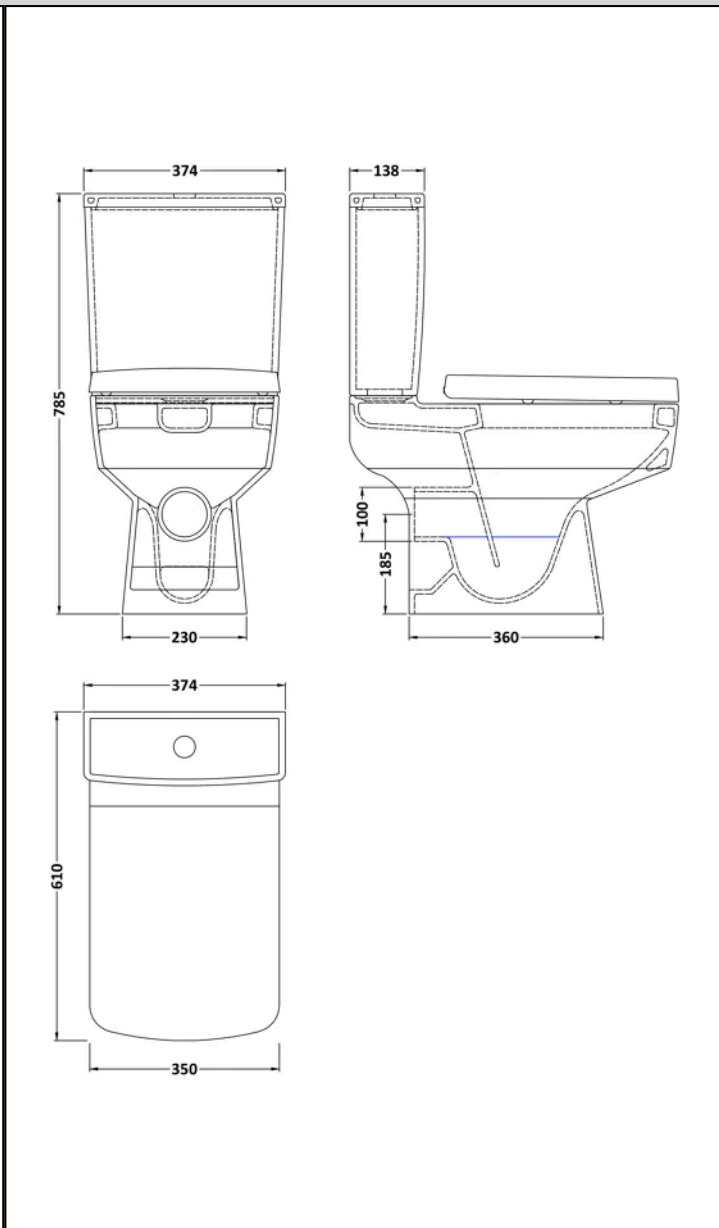

Sales Code: 323329

Barcode: 5055275814093

Brand: Nuie

Description: Bliss Bliss WC Pan, Cistern & Soft Close Seat

Product Dimensions

Product	785 x 374 x 610mm (H x W x D)
Packaged	550 x 550 x 550mm (H x W x D)
Nett Weight	0.55 kg
Packaged Weight	0.55 kg

Product Details

Country of Origin	China
Product Material	Vitreous China
Colour/Finish	White
Style	Contemporary
Includes Seat	Yes
Pan Type	Open To Wall
Toilet Seat Function	Soft Close
Toilet Seat Type	Square