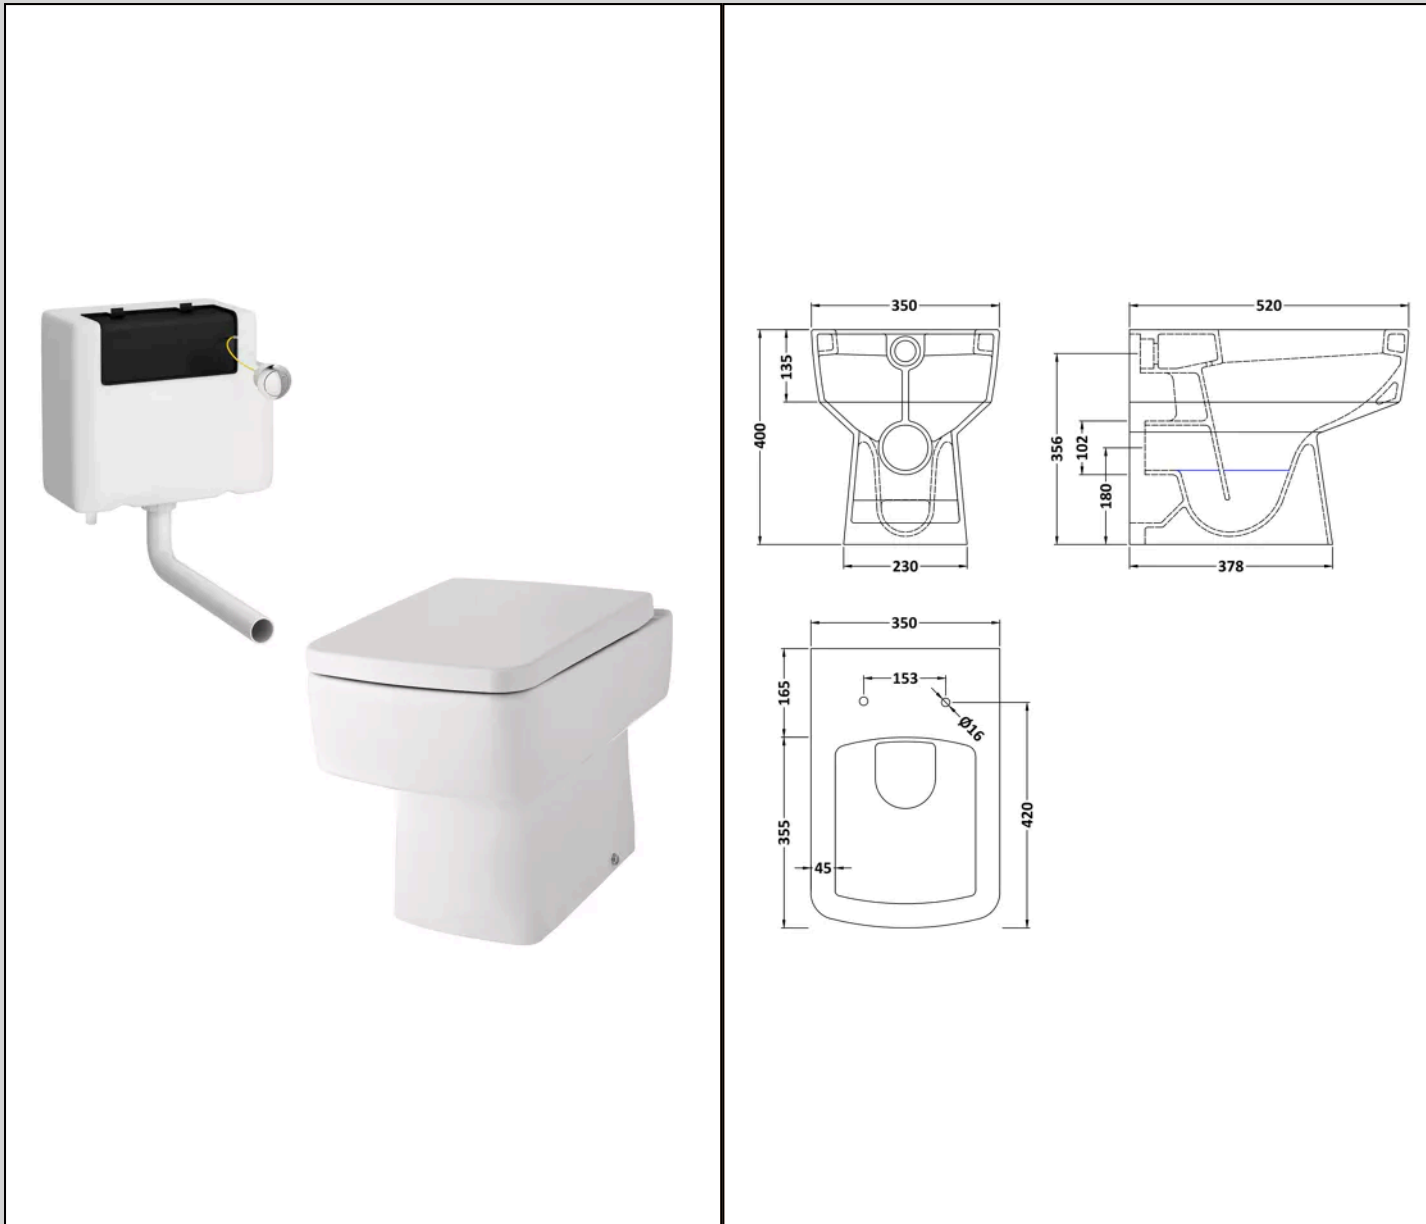

Sales Code: 323330

Barcode: 5056817730680

Brand: Nuie

Description: Bliss Bliss Back to Wall Pan, Seat & Concealed Cistern

Product Dimensions

Product	400 x 350 x 520mm (H x W x D)
Packaged	420 x 395 x 540mm (H x W x D)
Nett Weight	23.6 kg
Packaged Weight	24.3 kg

Product Details

Country of Origin	China
Product Material	Vitreous China
Colour/Finish	White
Style	Contemporary
Includes Seat	Yes
Pan Type	Back To Wall
Toilet Seat Function	Soft Close
Toilet Seat Type	Square