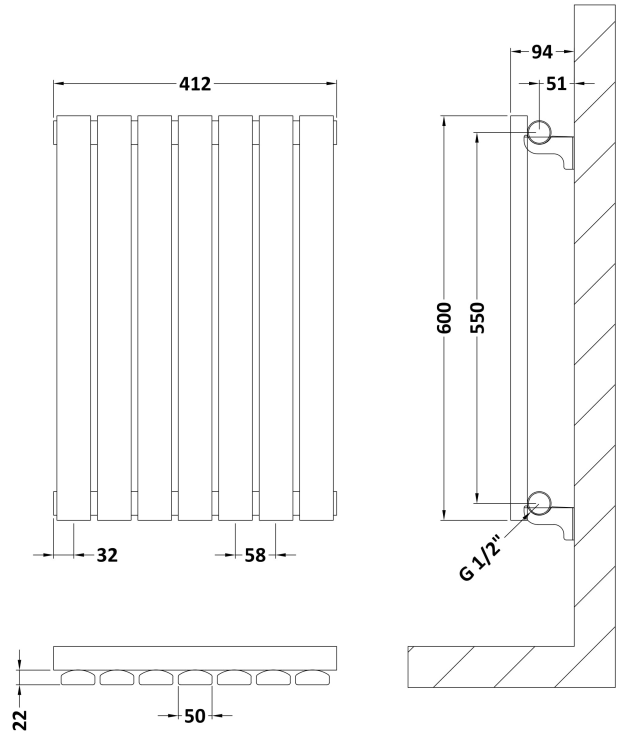

### PRODUCT DIMENSIONS

Height (mm)	Width (mm)	Depth (mm)	Length (mm)	Nett Wgt Kg
600	412	53		8.5

### PACKAGING DIMENSIONS

Height (mm)	Width (mm)	Length (mm)	Gross Wgt Kg
90	470	665	9

### OUTER BOX DIMENSIONS (If Applicable)

Height (mm)	Width (mm)	Length (mm)	Gross Wgt Kg
Barcode	5056462694320		

Certification	CE & UKCA	Yes	RoHS	N/A	WEEE	N/A
Colour/Finish	Satin White					
Product Material	Steel					
Heat Element Wattage Compatible	N/A					
Thermal Outputs (Watts)	30°C	144	50°C	279	60°C	354
Max Projection	110mm					
Tube Diameter						
Floor to Ctr of Tappings	N/A					
Dual Fuel	N/A					