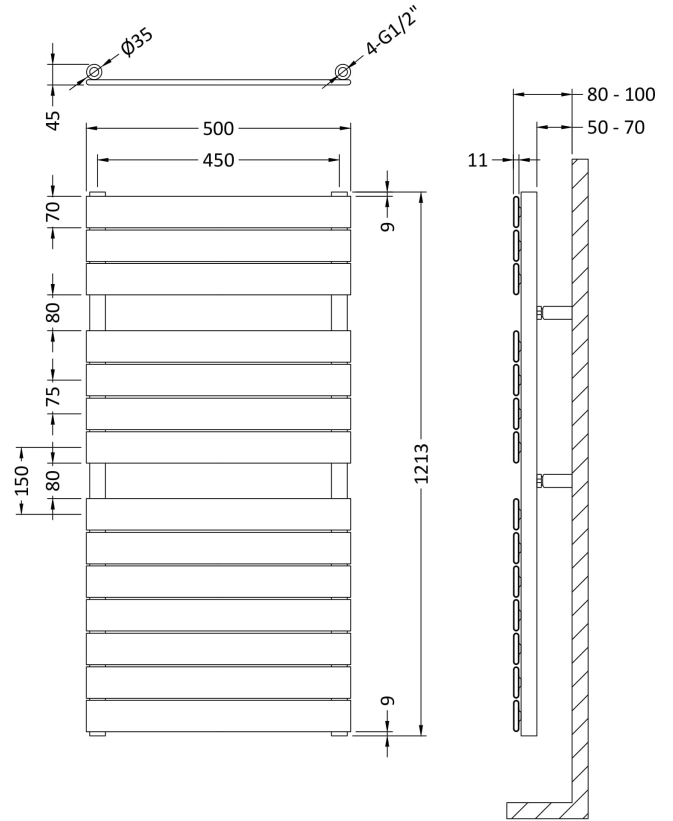

balterley

CUSTOMER DATA SHEET - HEATING

SALES CODE: BHFP335

DESCRIPTION: Flat Panel Radiator 1213X500 Chrome

PRODUCT DIMENSIONS

Height (mm)	Width (mm)	Depth (mm)	Length (mm)	Nett Wgt Kg
1213	500	45		15.8

PACKAGING DIMENSIONS

Height (mm)	Width (mm)	Length (mm)	Gross Wgt Kg
1230	510	70	15.8

PACKAGING DATA

Box Colour	White Cardboard Shrinkwrapped		
Box Qty	1	Label Colour	White Label
Label Size	100 x 50	Label Qty	2

OUTER BOX DIMENSIONS (If Applicable)

Height (mm)	Width (mm)	Length (mm)	Gross Wgt Kg
Barcode	5056211828594		

PRODUCT DETAILS

Contry of Origin	Italy					
Fitting Instruction						
RAL No	N/A					
Heat Element Wattage	Not Applicable					
BTU Outputs	30°C	642	50°C	1225	60°C	1552
Pipe Centres - If Vertical	450mm					
Pipe Centres - If Horizontal	N/A					
Packaging Volume (L)						
Wall to Ctr of Tappings	50					

Certification	CE & UKCA	Yes	RoHS	N/A	WEEE	N/A
Colour/Finish	Chrome					
Product Material	Steel					
Heat Element Wattage Compatible	N/A					
Thermal Outputs (Watts)	30°C	188	50°C	359	60°C	442
Max Projection	70mm					
Tube Diameter	N/A					
Floor to Ctr of Tappings	N/A					
Dual Fuel	N/A					