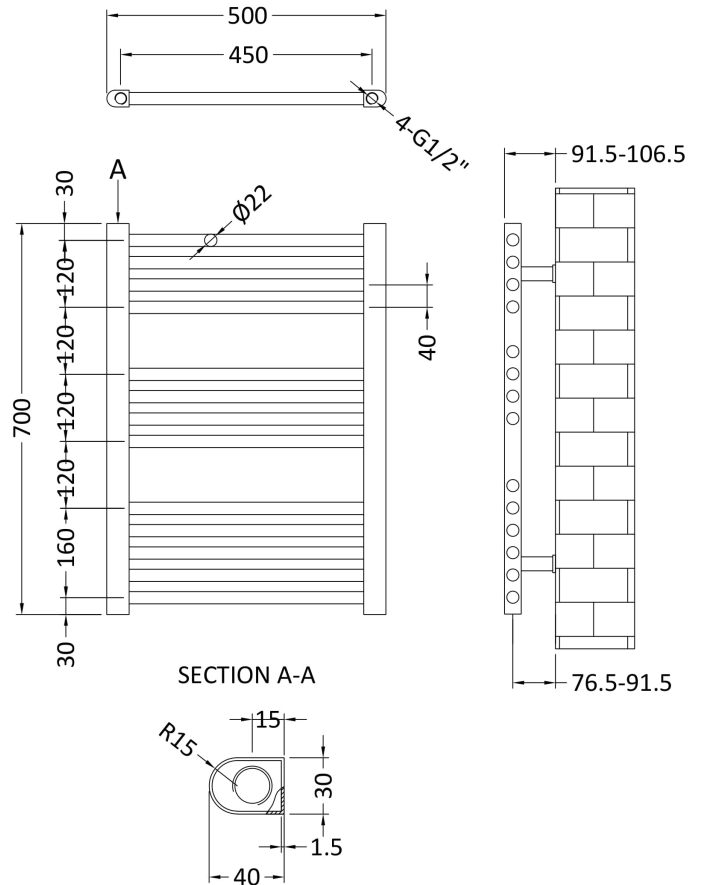

balterley

CUSTOMER DATA SHEET - HEATING

SALES CODE: BHSL381

DESCRIPTION: Straight Ladder Rail 700X500mm Chrome

PRODUCT DIMENSIONS

Height (mm)	Width (mm)	Depth (mm)	Length (mm)	Nett Wgt Kg
700	500	30		5.21

PACKAGING DIMENSIONS

Height (mm)	Width (mm)	Length (mm)	Gross Wgt Kg
50	520	730	5.21

PACKAGING DATA

Box Colour	White Cardboard Shrinkwrapped		
Box Qty	1	Label Colour	White Label
Label Size	100 x 50	Label Qty	2

OUTER BOX DIMENSIONS (If Applicable)

Height (mm)	Width (mm)	Length (mm)	Gross Wgt Kg
Barcode	5056211827931		

PRODUCT DETAILS

Contry of Origin	Turkey					
Fitting Instruction						
RAL No	N/A					
Heat Element Wattage	150 W					
BTU Outputs	30°C	431	50°C	679	60°C	860
Pipe Centres - If Vertical	450mm					
Pipe Centres - If Horizontal	N/A					
Packaging Volume (L)	N/A					
Wall to Ctr of Tappings	65					

Certification	CE & UKCA	Yes	RoHS	N/A	WEEE	N/A
Colour/Finish	Chrome					
Product Material	Steel					
Heat Element Wattage Compatible	N/A					
Thermal Outputs (Watts)	30°C	102	50°C	199	60°C	248
Max Projection	220mm					
Tube Diameter	30mm					
Floor to Ctr of Tappings	N/A					
Dual Fuel	N/A					