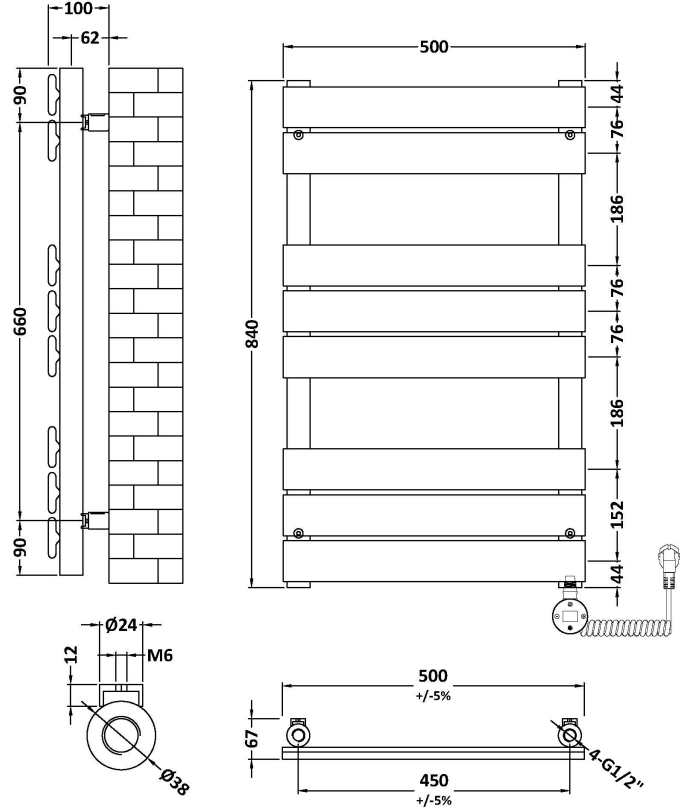

balterley

CUSTOMER DATA SHEET - HEATING

SALES CODE: BHEF458

DESCRIPTION: Electric Flat Towel Rail 8 Bars 840X500

PRODUCT DIMENSIONS

Height (mm)	Width (mm)	Depth (mm)	Length (mm)	Nett Wgt Kg
840	500	30		15

PACKAGING DIMENSIONS

Height (mm)	Width (mm)	Length (mm)	Gross Wgt Kg
110	605	1000	17.5

PACKAGING DATA

Box Colour	Brown Cardboard Box		
Box Qty	1	Label Colour	White Label
Label Size	190 x 75	Label Qty	1

OUTER BOX DIMENSIONS (If Applicable)

Height (mm)	Width (mm)	Length (mm)	Gross Wgt Kg
Barcode	5056817759483		

PRODUCT DETAILS

Contry of Origin	China
Fitting Instruction	
RAL No	Ral 7016
Heat Element Wattage	400 W
BTU Outputs	30°C 720 50°C 1351 60°C 1679
Pipe Centres - If Vertical	450 mm
Pipe Centres - If Horizontal	N/A
Packaging Volume (L)	
Wall to Ctr of Tappings	62-72mm

Certification	CE & UKCA	RoHS	Yes	WEEE	Yes	
Colour/Finish	Matt Black					
Product Material	Steel					
Heat Element Wattage Compatible	Yes					
Thermal Outputs (Watts)	30°C	211	50°C	396	60°C	492
Max Projection	100 mm					
Tube Diameter	70 mm					
Floor to Ctr of Tappings	>200					
Dual Fuel	No					