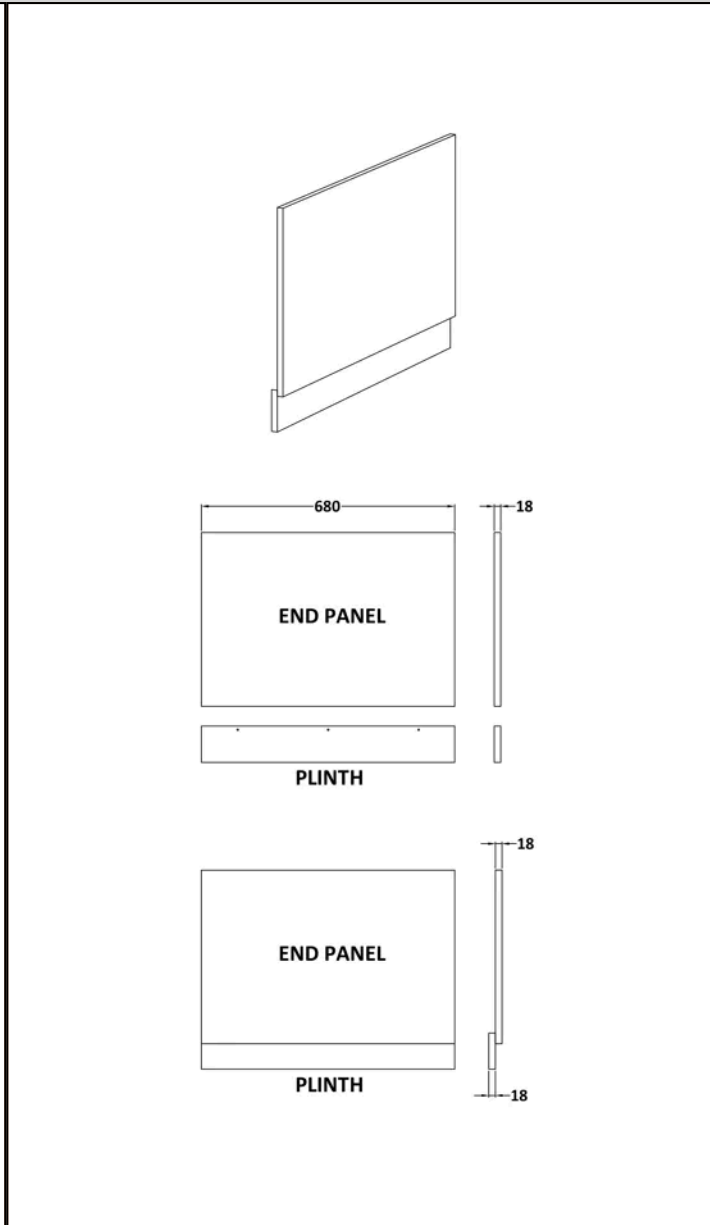

Sales Code: 345292

Barcode: 5056474544828

Brand: Nuie

Description: Halite 700mm Matt Grey Waterproof End Bath Panel

Product Dimensions

Product	550 x 700 x 16mm (H x W x D)
Packaged	565 x 50 x 715mm (H x W x D)
Nett Weight	4.2 kg
Packaged Weight	4.2 kg

Product Details

Country of Origin	China
Product Material	Polyurea,Pvc
Colour/Finish	Matt Grey
Style	Contemporary
Bath Panel Shape	Straight
Bath Panel Type	End Panel
Fsc Certified	Yes
Material Thickness	16 mm