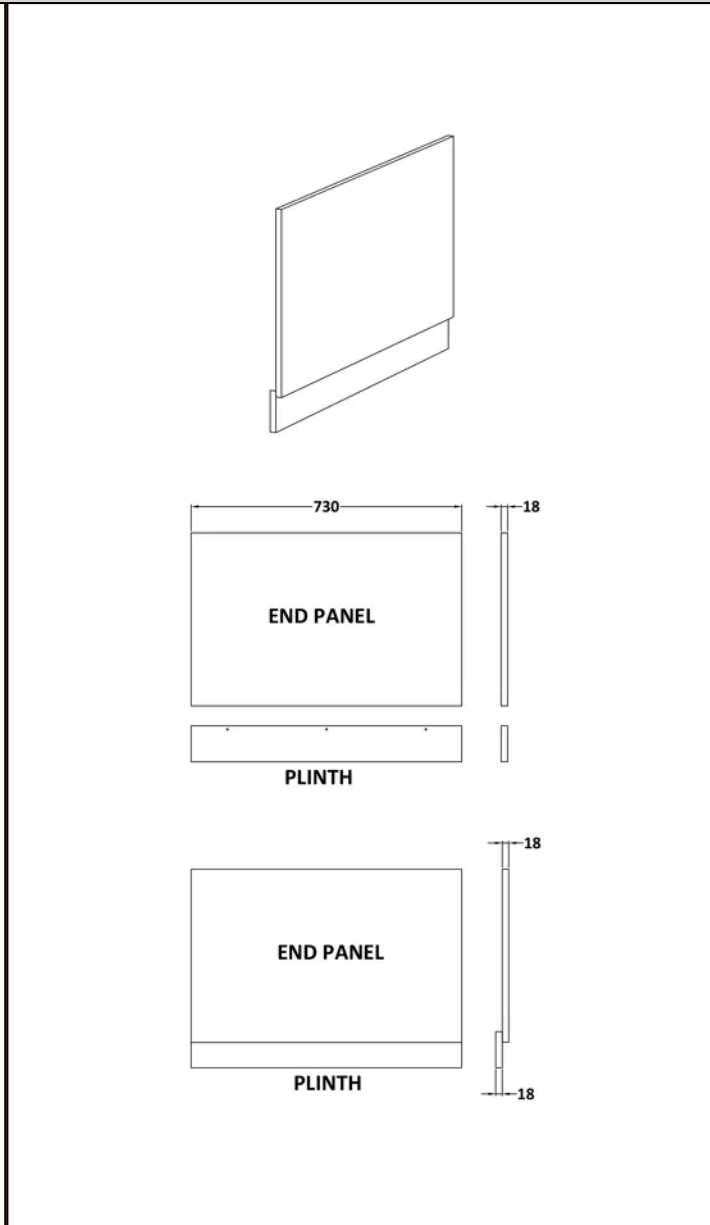

**Sales Code:** 345293

**Barcode:** 5056474544835

**Brand:** Nuie

**Description:** Halite 750mm Matt Grey Waterproof End Bath Panel

**Product Dimensions**

Product	550 x 750 x 16mm (H x W x D)
Packaged	565 x 50 x 765mm (H x W x D)
Nett Weight	4.2 kg
Packaged Weight	4.2 kg

**Product Details**

Country of Origin	China
Product Material	Polyurea,Pvc
Colour/Finish	Matt Grey
Style	Contemporary
Bath Panel Shape	Straight
Bath Panel Type	End Panel
Fsc Certified	Yes
Material Thickness	16 mm