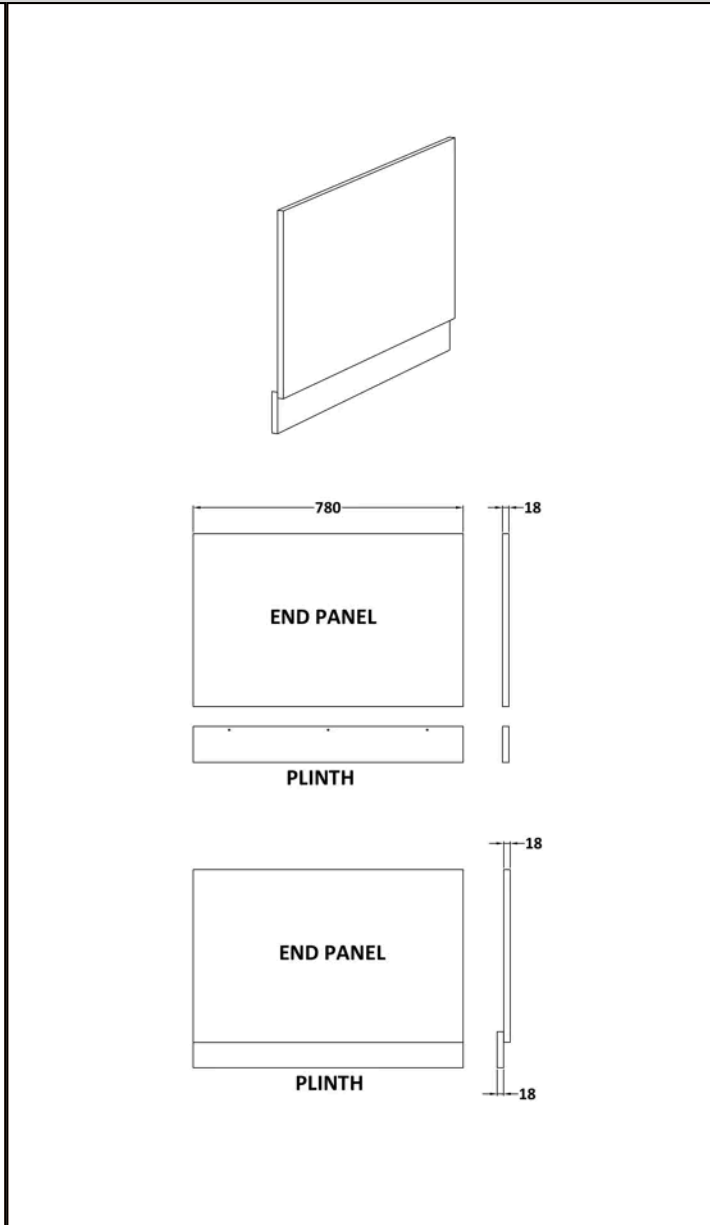

Sales Code: 345294

Barcode: 5056474544842

Brand: Nuie

Description: Halite 800mm Matt Grey Waterproof End Bath Panel

Product Dimensions

Product	550 x 800 x 16mm (H x W x D)
Packaged	565 x 50 x 815mm (H x W x D)
Nett Weight	4.5 kg
Packaged Weight	4.5 kg

Product Details

Country of Origin	China
Product Material	Polyurea,Pvc
Colour/Finish	Matt Grey
Style	Contemporary
Bath Panel Shape	Straight
Bath Panel Type	End Panel
Fsc Certified	Yes
Material Thickness	16 mm