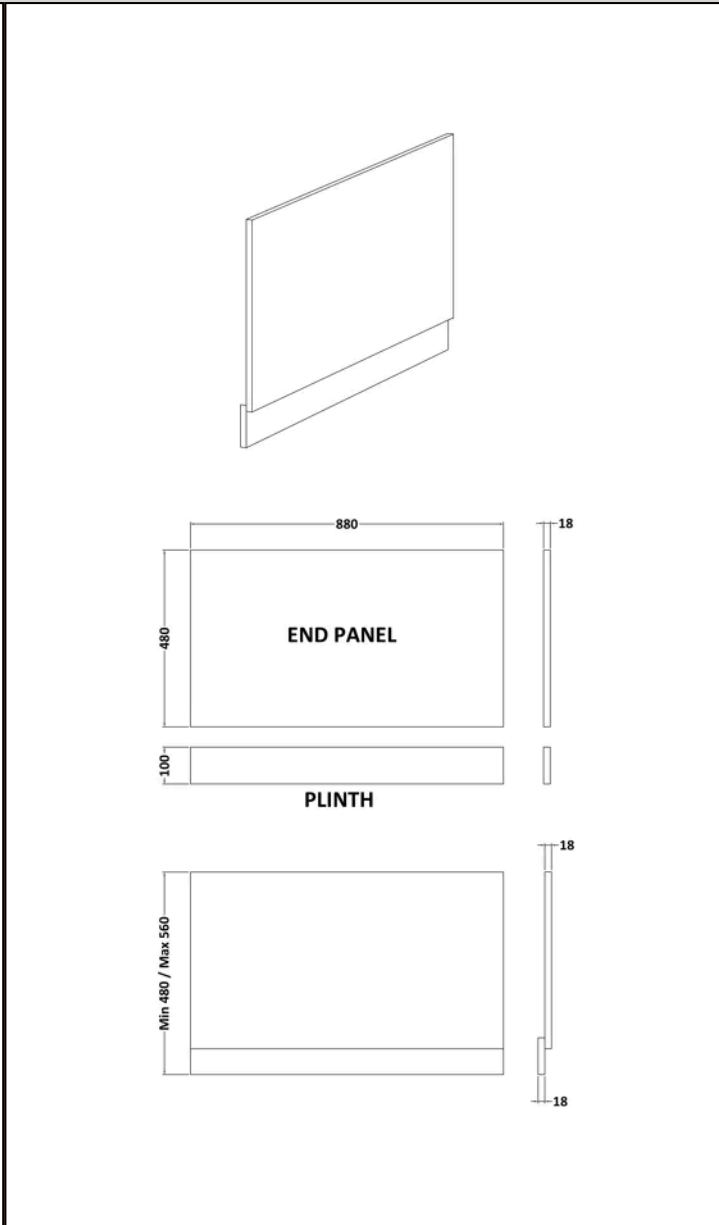

Sales Code: 345295

Barcode: 5056474544859

Brand: Nuie

Description: Halite 900mm Matt Grey Waterproof End Bath Panel

Product Dimensions

Product	550 x 900 x 16mm (H x W x D)
Packaged	565 x 50 x 915mm (H x W x D)
Nett Weight	8 kg
Packaged Weight	8 kg

Product Details

Country of Origin	China
Product Material	Polyurea,Pvc
Colour/Finish	Matt Grey
Style	Contemporary
Bath Panel Shape	Straight
Bath Panel Type	End Panel
Fsc Certified	Yes
Material Thickness	16 mm